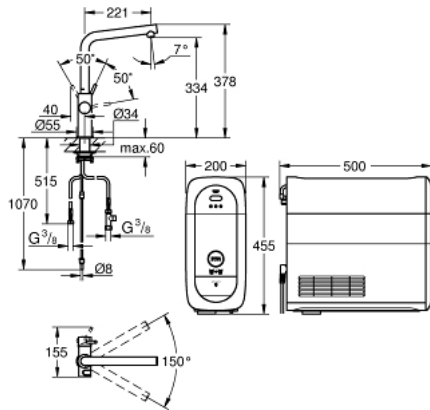

## 31 454 DA1 GROHE BLUE HOME L-SPOUT

### PRODUCT DESCRIPTION

- Consisting of:
- GROHE Blue Home single-lever sink mixer with filter function
- monobloc installation
- L-spout
- touch operated for 3 types of filtered and chilled water
- still, medium, sparkling
- **GROHE StarLight** finish
- 28 mm ceramic cartridge
- with **GROHE SilkMove**
- swivel tubular spout
- swivel area 150°
- separate inner water ways for filtered and non-filtered water
- flexible connection hoses
- GROHE Blue Home cooler
- delivers 3 liters of chilled water per hour
- 180 Watt cooling unit, 230 V, 50 Hz
- sound level in standby 44 dB(A)
- type of protection IP 21
- CE approved
- requires ventilation holes in the bottom of the kitchen cabinet
- software set-up and monitoring of filter and CO2 capacity possible via GROHE Ondus app
- with Bluetooth 4.0\* and WIFI interface for wireless data communication
- for Apple\*\* and Android devices
- Bluetooth range (max. 10 m) varies depending on materials used and walls between transmitter and receiver
- adjustable for GROHE Blue filter S-Size, GROHE Blue activated carbon filter and GROHE Blue magnesium + zinc filter
- GROHE Blue filter S-Size, filter head with flexible water hardness adjustment
- for regions with water hardness of more than 9° dKH
- for regions with water hardness below 9° dKH please order activated carbon filter 40 547 001
- **GROHE Blue** 425 g CO2 bottle
- 
- **System requirements Apple**