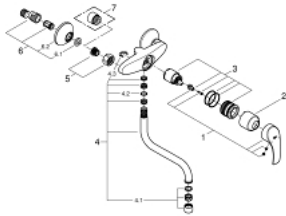

31 391 002 **EUROSMART SINGLE-LEVER SINK MIXER 1/2"**

**PRODUCT DESCRIPTION**

- wall mounted
- **GROHE StarLight** finish
- **GROHE SilkMove** 35 mm ceramic cartridge
- mousseur
- adjustable flow rate limiter
- swivel tubular spout
- swivel area 360°
- projection 217 mm
- integrated temperature limiter
- S-unions

## 31 391 002 EUROSMART SINGLE-LEVER SINK MIXER 1/2"

### SPARE PARTS

- 1: Lever (Order-nr. 46898000)
  - 2: Shield for cross handle (Order-nr. 46899000)
  - 3: Cartridge (Order-nr. 46374000)
  - 4: S-spout (Order-nr. 13370000)
  - 4.1: Flow restrictor (Order-nr. 06574000)
  - 4.2: O-Ring  $\varnothing 13,5 \times \varnothing 2,75$  (Order-nr. 0128500M)
  - 4.3: Safety ring (Order-nr. 0485300M)
  - 5: Screw joint (Order-nr. 45044000)
  - 6: S-union (Order-nr. 12075000)
  - 6.1: Sealing washer (Order-nr. 0138600M)
  - 6.2: Escutcheon (Order-nr. 0221000M)
  - 7: Extension 3/4", 20 mm (Order-nr. 0713000M)\*
- \* Optional accessories