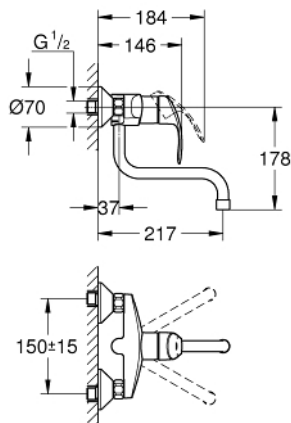

31 391 002 **EUROSMART SINGLE-LEVER SINK MIXER 1/2"**

**PRODUCT DESCRIPTION**

- wall mounted
- **GROHE StarLight** finish
- **GROHE SilkMove** 35 mm ceramic cartridge
- mousseur
- adjustable flow rate limiter
- swivel tubular spout
- swivel area 360°
- projection 217 mm
- integrated temperature limiter
- S-unions

## 31 391 002 EUROSMART SINGLE-LEVER SINK MIXER 1/2"

### SPARE PARTS

- 1: Lever (Order-nr. 46898000)
  - 2: Shield for cross handle (Order-nr. 46899000)
  - 3: Cartridge (Order-nr. 46374000)
  - 4: S-spout (Order-nr. 13370000)
  - 4.1: Flow restrictor (Order-nr. 06574000)
  - 4.2: O-Ring  $\varnothing 13,5 \times \varnothing 2,75$  (Order-nr. 0128500M)
  - 4.3: Safety ring (Order-nr. 0485300M)
  - 5: Screw joint (Order-nr. 45044000)
  - 6: S-union (Order-nr. 12075000)
  - 6.1: Sealing washer (Order-nr. 0138600M)
  - 6.2: Escutcheon (Order-nr. 0221000M)
  - 7: Extension 3/4", 20 mm (Order-nr. 0713000M)\*
- \* Optional accessories