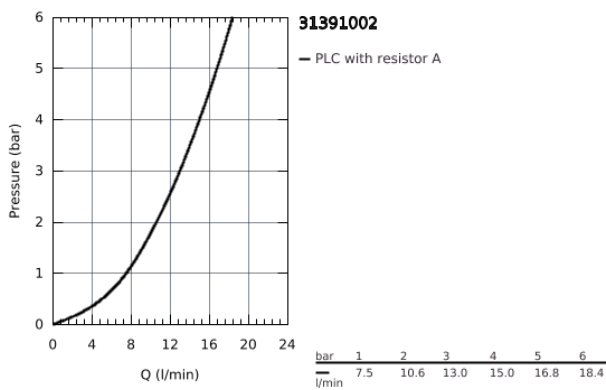

31 391 002 **EUROSMART SINGLE-LEVER SINK MIXER 1/2"**

**PRODUCT DESCRIPTION**

- wall mounted
- **GROHE StarLight** finish
- **GROHE SilkMove** 35 mm ceramic cartridge
- mousseur
- adjustable flow rate limiter
- swivel tubular spout
- swivel area 360°
- projection 217 mm
- integrated temperature limiter
- S-unions

## 31 391 002 EUROSMART SINGLE-LEVER SINK MIXER 1/2"

### SPARE PARTS

- 1: Lever (Order-nr. 46898000)
  - 2: Shield for cross handle (Order-nr. 46899000)
  - 3: Cartridge (Order-nr. 46374000)
  - 4: S-spout (Order-nr. 13370000)
  - 4.1: Flow restrictor (Order-nr. 06574000)
  - 4.2: O-Ring  $\varnothing 13,5 \times \varnothing 2,75$  (Order-nr. 0128500M)
  - 4.3: Safety ring (Order-nr. 0485300M)
  - 5: Screw joint (Order-nr. 45044000)
  - 6: S-union (Order-nr. 12075000)
  - 6.1: Sealing washer (Order-nr. 0138600M)
  - 6.2: Escutcheon (Order-nr. 0221000M)
  - 7: Extension 3/4", 20 mm (Order-nr. 0713000M)\*
- \* Optional accessories