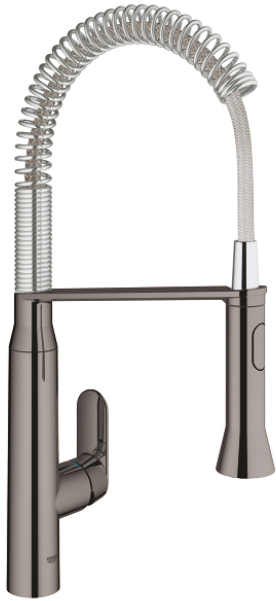

### 31 379 A00 K7 SINGLE-LEVER SINK MIXER 1/2"

#### PRODUCT DESCRIPTION

- monobloc installation
- **GROHE StarLight** finish
- **GROHE SilkMove** 35 mm ceramic cartridge
- professional spray
- diverter: mousseur/shower jet
- automatic return to mousseur
- metal spray
- adjustable flow rate limiter
- swivel spout
- swivel area 140°
- protected against backflow
- flexible connection hoses
- rapid installation system