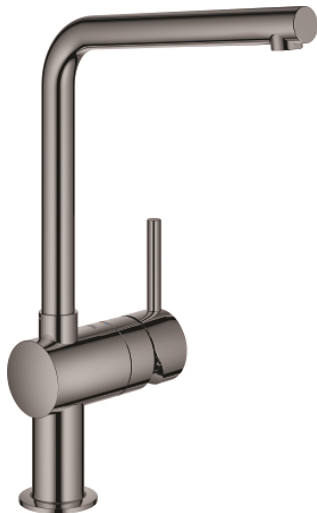

31 375 A00 MINTA SINGLE-LEVER SINK MIXER 1/2"

PRODUCT DESCRIPTION

- L-spout
- monobloc installation
- **GROHE StarLight** finish
- **GROHE SilkMove** 46 mm ceramic cartridge
- adjustable flow rate limiter
- swivel tubular spout
- swivel range 0°/150°/360°
- flexible connection hoses
- protected against backflow
- rapid installation system