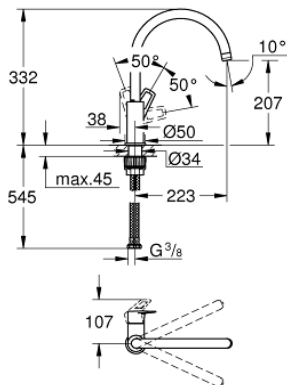

31 368 001 SINGLE-LEVER SINK MIXER 1/2"

PRODUCT DESCRIPTION

- high spout
- monobloc installation
- **GROHE StarLight** chrome finish
- GROHE Longlife 28 mm ceramic cartridge
- **GROHE Zero** isolated inner water ways - lead and nickel free within the tap
- spout with mousseur
- swivel tubular spout
- swivel area 360°
- flexible connection hoses
- rapid installation system
- **GROHE FastFixation Plus** ultra fast and simple installation - no tools needed
- for installation on a 60 mm worktop fixation set 48 384 000 is needed

31 368 001 SINGLE-LEVER SINK MIXER 1/2"

SPARE PARTS

- 1: Cartridge (Order-nr. 46963000)
- 2: Flow restrictor (Order-nr. 13967000)
- 3: Mounting set (Order-nr. 48477000)
- 4: Shank fastening assembly (Order-nr. 48384000)*