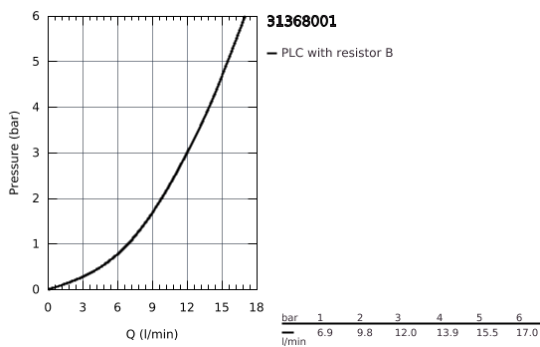

31 368 001 SINGLE-LEVER SINK MIXER 1/2"

PRODUCT DESCRIPTION

- high spout
- monobloc installation
- **GROHE StarLight** chrome finish
- GROHE Longlife 28 mm ceramic cartridge
- **GROHE Zero** isolated inner water ways - lead and nickel free within the tap
- spout with mousseur
- swivel tubular spout
- swivel area 360°
- flexible connection hoses
- rapid installation system
- **GROHE FastFixation Plus** ultra fast and simple installation - no tools needed
- for installation on a 60 mm worktop fixation set 48 384 000 is needed

31 368 001 SINGLE-LEVER SINK MIXER 1/2"

SPARE PARTS

- 1: Cartridge (Order-nr. 46963000)
- 2: Flow restrictor (Order-nr. 13967000)
- 3: Mounting set (Order-nr. 48477000)
- 4: Shank fastening assembly (Order-nr. 48384000)*