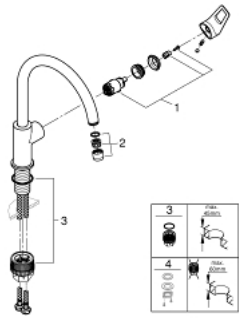

31 368 001 SINGLE-LEVER SINK MIXER 1/2"

PRODUCT DESCRIPTION

- high spout
- monobloc installation
- **GROHE StarLight** chrome finish
- GROHE Longlife 28 mm ceramic cartridge
- **GROHE Zero** isolated inner water ways - lead and nickel free within the tap
- spout with mousseur
- swivel tubular spout
- swivel area 360°
- flexible connection hoses
- rapid installation system
- **GROHE FastFixation Plus** ultra fast and simple installation - no tools needed
- for installation on a 60 mm worktop fixation set 48 384 000 is needed

31 368 001 SINGLE-LEVER SINK MIXER 1/2"

SPARE PARTS

- 1: Cartridge (Order-nr. 46963000)
- 2: Flow restrictor (Order-nr. 13967000)
- 3: Mounting set (Order-nr. 48477000)
- 4: Shank fastening assembly (Order-nr. 48384000)*