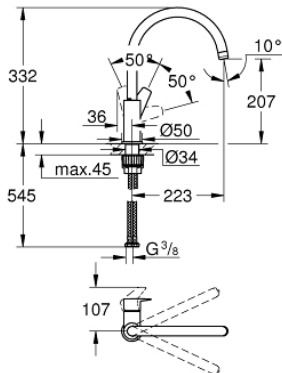

31 367 001 SINGLE-LEVER SINK MIXER 1/2"

PRODUCT DESCRIPTION

- high spout
- monobloc installation
- **GROHE StarLight** finish
- GROHE Longlife 28 mm ceramic cartridge
- **GROHE Zero** isolated inner water ways - lead and nickel free within the tap
- spout with mousseur
- swivel tubular spout
- swivel area 360°
- flexible connection hoses
- rapid installation system
- **GROHE FastFixation Plus** ultra fast and simple installation - no tools needed
- for installation on a 60 mm worktop fixation set 48 384 000 is needed

31 367 001 **SINGLE-LEVER SINK MIXER 1/2"**

SPARE PARTS

- 1: Cartridge (Order-nr. 46963000)
- 2: Flow restrictor (Order-nr. 13967000)
- 3: Support plate (Order-nr. 05334000)
- 4: Shank fastening assembly (Order-nr. 48384000)*