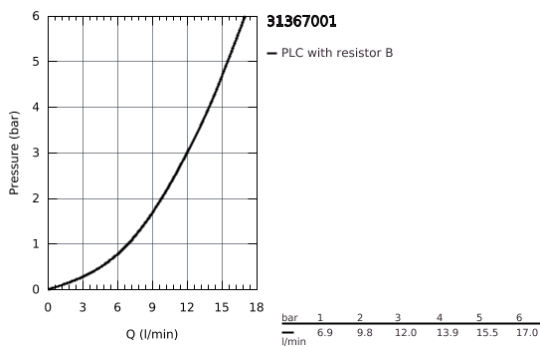

31 367 001 SINGLE-LEVER SINK MIXER 1/2"

PRODUCT DESCRIPTION

- high spout
- monobloc installation
- **GROHE StarLight** finish
- GROHE Longlife 28 mm ceramic cartridge
- **GROHE Zero** isolated inner water ways - lead and nickel free within the tap
- spout with mousseur
- swivel tubular spout
- swivel area 360°
- flexible connection hoses
- rapid installation system
- **GROHE FastFixation Plus** ultra fast and simple installation - no tools needed
- for installation on a 60 mm worktop fixation set 48 384 000 is needed

31 367 001 **SINGLE-LEVER SINK MIXER 1/2"**

SPARE PARTS

- 1: Cartridge (Order-nr. 46963000)
- 2: Flow restrictor (Order-nr. 13967000)
- 3: Support plate (Order-nr. 05334000)
- 4: Shank fastening assembly (Order-nr. 48384000)*