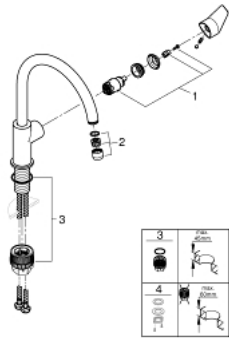

31 367 001 SINGLE-LEVER SINK MIXER 1/2"

PRODUCT DESCRIPTION

- high spout
- monobloc installation
- **GROHE StarLight** finish
- GROHE Longlife 28 mm ceramic cartridge
- **GROHE Zero** isolated inner water ways - lead and nickel free within the tap
- spout with mousseur
- swivel tubular spout
- swivel area 360°
- flexible connection hoses
- rapid installation system
- **GROHE FastFixation Plus** ultra fast and simple installation - no tools needed
- for installation on a 60 mm worktop fixation set 48 384 000 is needed

31 367 001 **SINGLE-LEVER SINK MIXER 1/2"**

SPARE PARTS

- 1: Cartridge (Order-nr. 46963000)
- 2: Flow restrictor (Order-nr. 13967000)
- 3: Support plate (Order-nr. 05334000)
- 4: Shank fastening assembly (Order-nr. 48384000)*