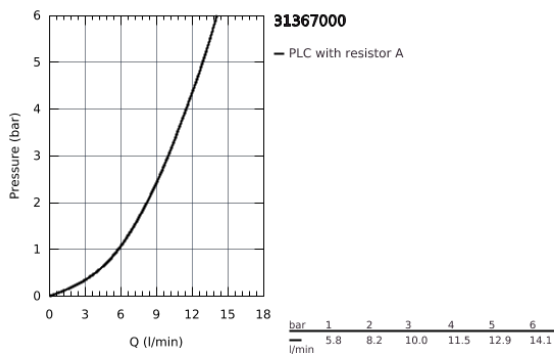

31 367 000 **BAUEDGE SINGLE-LEVER SINK MIXER 1/2"**

PRODUCT DESCRIPTION

- high spout
- monobloc installation
- **GROHE StarLight** chrome finish
- GROHE Longlife 28 mm ceramic cartridge
- spout with mousseur
- swivel tubular spout
- swivel area 360°
- flexible connection hoses
- rapid installation system

31 367 000 **BAUEDGE SINGLE-LEVER SINK MIXER 1/2"**

SPARE PARTS

- 1: Lever (Order-nr. 46812000)
 - 2: Cartridge (Order-nr. 46580000)
 - 3: Flow restrictor (Order-nr. 13928000)
 - 4: Shank mounting kit (Order-nr. 46249000)
 - 5: retaining ring (Order-nr. 46715000)
 - 6: Shield for cross handle (Order-nr. 46581000)
 - 7: Mounting wrench (Order-nr. 19017000)*
- * Optional accessories