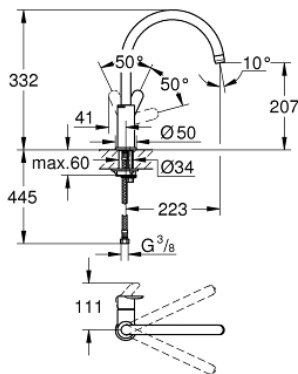

31 367 000 **BAUEDGE SINGLE-LEVER SINK MIXER 1/2"**

PRODUCT DESCRIPTION

- high spout
- monobloc installation
- **GROHE StarLight** chrome finish
- GROHE Longlife 28 mm ceramic cartridge
- spout with mousseur
- swivel tubular spout
- swivel area 360°
- flexible connection hoses
- rapid installation system

31 367 000 **BAUEDGE SINGLE-LEVER SINK MIXER 1/2"**

SPARE PARTS

- 1: Lever (Order-nr. 46812000)
 - 2: Cartridge (Order-nr. 46580000)
 - 3: Flow restrictor (Order-nr. 13928000)
 - 4: Shank mounting kit (Order-nr. 46249000)
 - 5: retaining ring (Order-nr. 46715000)
 - 6: Shield for cross handle (Order-nr. 46581000)
 - 7: Mounting wrench (Order-nr. 19017000)*
- * Optional accessories