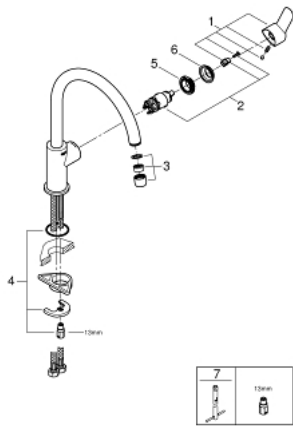

31 367 000 **BAUEDGE SINGLE-LEVER SINK MIXER 1/2"**

PRODUCT DESCRIPTION

- high spout
- monobloc installation
- **GROHE StarLight** chrome finish
- GROHE Longlife 28 mm ceramic cartridge
- spout with mousseur
- swivel tubular spout
- swivel area 360°
- flexible connection hoses
- rapid installation system

31 367 000 **BAUEDGE SINGLE-LEVER SINK MIXER 1/2"**

SPARE PARTS

- 1: Lever (Order-nr. 46812000)
 - 2: Cartridge (Order-nr. 46580000)
 - 3: Flow restrictor (Order-nr. 13928000)
 - 4: Shank mounting kit (Order-nr. 46249000)
 - 5: retaining ring (Order-nr. 46715000)
 - 6: Shield for cross handle (Order-nr. 46581000)
 - 7: Mounting wrench (Order-nr. 19017000)*
- * Optional accessories