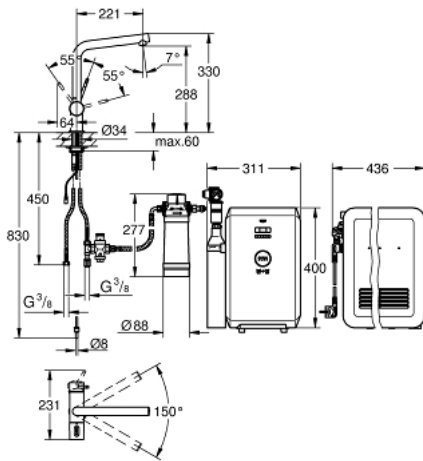

31 347 DC2 GROHE BLUE CHILLED & SPARKLING STARTER KIT

PRODUCT DESCRIPTION

- Consisting of:
- GROHE Blue Minta single-lever sink mixer with filtration function
- monobloc installation
- separate handle for 3 types of filtered and chilled table water
- still, medium, sparkling
- headpart 1/2"
- **GROHE StarLight** finish
- **GROHE SilkMove** 35 mm ceramic cartridge
- adjustable flow rate limiter
- swivel tubular spout
- swivel area 150°
- separate inner water ways for filtered and non-filtered water
- flexible connection hoses
- GROHE Blue Cube
- 270 Watt cooling unit, 230 V, 50 Hz
- type of protection IP 21
- requires ventilation holes in the bottom of the kitchen cabinet
- **GROHE Blue** size S filter, filter head with flexible adjustment
- **GROHE Blue** 425 g CO2-carbonization bottle
- **Min. recommended pressure 2.0 bar**
- this product contains built-in LED lamps, which cannot be changed: energy efficiency class: A+
- This product includes an article which is declared as a hazardous substance. Find more information in the safety data sheet. You can download the safety data sheet at: www.grohe.com/safety-data-sheets/