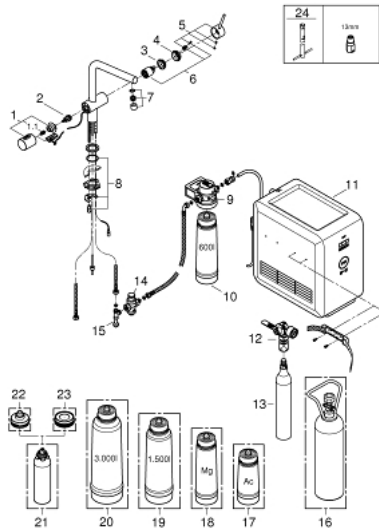

31 347 DC2 GROHE BLUE CHILLED & SPARKLING STARTER KIT

SPARE PARTS

- 1: Handle (Order-nr. 46652DC0)
- 1.1: Snap insert (Order-nr. 0538600M)
- 2: Headpart (Order-nr. 46713000)
- 3: Screw coupling (Order-nr. 46460000)
- 4: Shield for cross handle (Order-nr. 48195DC0)
- 5: Lever (Order-nr. 48193DC0)
- 6: Cartridge (Order-nr. 46374000)
- 7: Flow restrictor (Order-nr. 48194DC0)
- 8: Shank mounting kit (Order-nr. 46249000)
- 9: Filter Head (Order-nr. 64508001)
- 10: Filter S-Size (Order-nr. 40404001)
- 11: Cooler and carbonizer (Order-nr. 40554001)
- 12: Pressure indicator (Order-nr. 46717000)
- 12.1: CO₂ adapter (Order-nr. 40962000)
- 13: Starter kit 425 g CO₂ bottles (4 pieces) (Order-nr. 40422000)
- 14: Pressure reducing valve (Order-nr. 40452000)
- 15: Original WAS® T-piece 3/8" (Order-nr. 41007000)
- 16: Starter kit 2 kg CO₂ bottle (Order-nr. 40423000)*
- 17: Activated carbon filter (Order-nr. 40547001)*
- 18: Magnesium+ Filter (Order-nr. 40691001)*
- 19: Filter M-Size (Order-nr. 40430001)*
- 20: Filter L-Size (Order-nr. 40412001)*
- 21: Cleaning cartridge (Order-nr. 40434001)*
- 22: Cleaning cartridge adapter (Order-nr. 40694000)*
- 23: Cleaning cartridge for adapter set (Order-nr. 40699000)*
- 24: Mounting wrench (Order-nr. 19017000)*