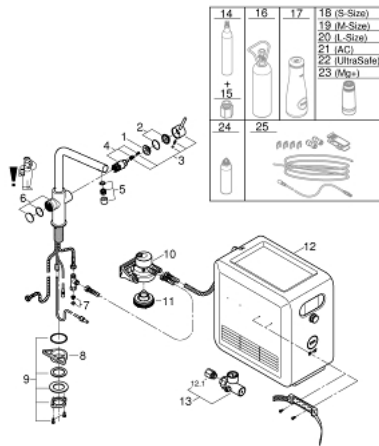

### SPARE PARTS

- 1: retaining ring (Order-nr. 07419000)
  - 2: Shield for cross handle (Order-nr. 46581000)
  - 3: Lever (Order-nr. 46957000)
  - 4: Cartridge (Order-nr. 46580000)
  - 5: Flow restrictor (Order-nr. 48194000)
  - 6: Operating unit (Order-nr. 46958000)
  - 7: strainer (Order-nr. 47576000)
  - 8: Support plate (Order-nr. 05334000)
  - 9: Shank fastening assembly (Order-nr. 48384000)
  - 10: Filter Head (Order-nr. 64508001)
  - 11: Cooler and carbonizer (Order-nr. 40554001)
  - 12: Pressure indicator (Order-nr. 46717000)
  - 12.1: CO<sub>2</sub> adapter (Order-nr. 40962000)
  - 13: Starter kit 425 g CO<sub>2</sub> bottles (4 pieces) (Order-nr. 40422000)\*
  - 14: CO<sub>2</sub> adapter (Order-nr. 40962000)\*
  - 15: Starter kit 2 kg CO<sub>2</sub> bottle (Order-nr. 40423000)\*
  - 16: Glass carafe (Order-nr. 40405000)\*
  - 17: Filter S-Size (Order-nr. 40404001)\*
  - 18: Filter M-Size (Order-nr. 40430001)\*
  - 19: Filter L-Size (Order-nr. 40412001)\*
  - 20: Activated carbon filter (Order-nr. 40547001)\*
  - 21: Filter (Order-nr. 40575001)\*
  - 22: Magnesium+ Filter (Order-nr. 40691001)\*
  - 23: Cleaning cartridge (Order-nr. 40434001)\*
  - 24: Cleaning cartridge adapter (Order-nr. 40694000)\*
  - 25: Extension set (Order-nr. 40843000)\*
- \* Optional accessories