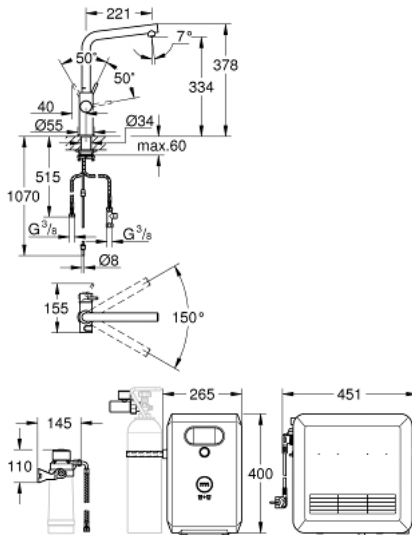

31 347 003 GROHE BLUE CHILLED & SPARKLING L-SPOUT KIT

PRODUCT DESCRIPTION

- Consisting of:
  - **GROHE Blue** single-lever sink mixer with filter function
  - monobloc installation
  - L-spout
  - touch operated for 3 types of filtered and chilled water
  - still, medium, sparkling
  - **GROHE StarLight** chrome finish
  - 28 mm ceramic cartridge
- with **GROHE SilkMove**
  - swivel tubular spout
  - swivel area 150°
  - separate inner water ways for filtered and non-filtered water
- flexible connection hoses
- **GROHE Blue Professional** cooler
  - delivers 12 liters of chilled sparkling water per hour
  - colour display with push and turn control
  - 270 Watt cooling unit, 230 V, 50 Hz
  - sound level in standby 46 dB(A)
  - type of protection IP 21
  - CE approved
  - requires ventilation holes in the bottom of the kitchen cabinet
  - software set-up and monitoring of filter and CO2 capacity possible via GROHE Ondus app
  - push notifications at low filter resp. CO2 capacity
  - additional monitoring via GROHE Blue Professional Browser-Monitor possible
  - with Bluetooth 4.0* and WIFI interface for wireless data communication
  - for Apple** and Android devices
  - Bluetooth range (max. 10 m) varies depending on materials used and walls between transmitter and receiver
  - filter head with flexible water hardness adjustment
  - GROHE Blue filter, CO2 bottle and cleaning cartridge are not included in the delivery and have to be ordered separately
  - suitable filters:
    - filter S-size, capacity 600 l at 20° dKH (40 404 001)
    - filter M-size, capacity 1500 l at 20° dKH (40 430 001)
    - filter L-size, capacity 2500 l at 20° dKH (40 412 001)
    - activated carbon filter, capacity 3000 l (40 547 001)
    - Magnesium + Zinc filter, capacity 400 l at 17° dGH (40 691 002)