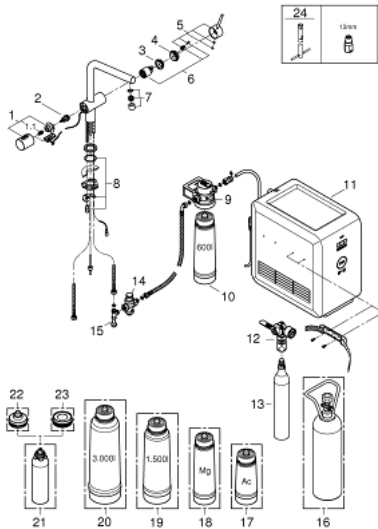

31 347 002 GROHE BLUE CHILLED & SPARKLING STARTER KIT

SPARE PARTS

- 1: Handle (Order-nr. 46652000)
 - 1.1: Snap insert (Order-nr. 0538600M)
 - 2: Headpart (Order-nr. 46713000)
 - 3: Screw coupling (Order-nr. 46460000)
 - 4: Shield for cross handle (Order-nr. 48195000)
 - 5: Lever (Order-nr. 48193000)
 - 6: Cartridge (Order-nr. 46374000)
 - 7: Flow restrictor (Order-nr. 48194000)
 - 8: Shank mounting kit (Order-nr. 46249000)
 - 9: Filter Head (Order-nr. 64508001)
 - 10: Filter S-Size (Order-nr. 40404001)
 - 11: Cooler and carbonizer (Order-nr. 40554001)
 - 12: Pressure indicator (Order-nr. 46717000)
 - 12.1: CO₂ adapter (Order-nr. 40962000)
 - 13: Starter kit 425 g CO₂ bottles (4 pieces) (Order-nr. 40422000)
 - 14: Pressure reducing valve (Order-nr. 40452000)
 - 15: Original WAS® T-piece 3/8" (Order-nr. 41007000)
 - 16: Starter kit 2 kg CO₂ bottle (Order-nr. 40423000)*
 - 17: Activated carbon filter (Order-nr. 40547001)*
 - 18: Magnesium+ Filter (Order-nr. 40691001)*
 - 19: Filter M-Size (Order-nr. 40430001)*
 - 20: Filter L-Size (Order-nr. 40412001)*
 - 21: Cleaning cartridge (Order-nr. 40434001)*
 - 22: Cleaning cartridge adapter (Order-nr. 40694000)*
 - 23: Cleaning cartridge for adapter set (Order-nr. 40699000)*
 - 24: Mounting wrench (Order-nr. 19017000)*
- * Optional accessories