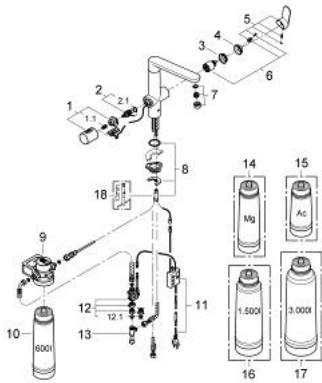

### PRODUCT DESCRIPTION

- Consisting of:
- GROHE Blue K7 single-lever sink mixer with filtration
- monobloc installation
- separate handle for filtered water
- headpart 1/2"
- **GROHE StarLight** finish
- **GROHE SilkMove** 35 mm ceramic cartridge
- adjustable flow rate limiter
- swivel cast spout
- swivel area 140°
- separate inner water ways for filtered and non-filtered water
- flexible connection hoses
- type of protection IP 21
- main switching power supply 100 - 240 V AC 50/60 Hz with safety extra-low voltage (SELV) 6 V DC to filter change display unit
- **GROHE Blue** size S filter, filter head with flexible adjustment

### SPARE PARTS

- 1: Handle (Order-nr. 46652DC0)
  - 1.1: Snap insert (Order-nr. 0538600M)
  - 2: Headpart (Order-nr. 64368000)
  - 2.1: O-Ring Ø18,2 x Ø1,7 (Order-nr. 0392400M)
  - 3: Screw coupling (Order-nr. 46460000)
  - 4: Shield for cross handle (Order-nr. 46116DC0)
  - 5: Lever (Order-nr. 46729DC0)
  - 6: Cartridge (Order-nr. 46374000)
  - 7: Flow restrictor (Order-nr. 48196DC0)
  - 8: Shank mounting kit (Order-nr. 46671000)
  - 9: Filter Head (Order-nr. 64508001)
  - 10: Filter S-Size (Order-nr. 40404001)
  - 11: Control unit (Order-nr. 48197000)
  - 12: Solenoid valve (Order-nr. 42390000)
  - 12.1: Strainer (Order-nr. 42395000)
  - 13: Original WAS® T-piece 3/8" (Order-nr. 41007000)
  - 14: Magnesium+ Filter (Order-nr. 40691001)\*
  - 15: Activated carbon filter (Order-nr. 40547001)\*
  - 16: Filter M-Size (Order-nr. 40430001)\*
  - 17: Filter L-Size (Order-nr. 40412001)\*
  - 18: Mounting wrench (Order-nr. 19017000)\*
- \* Optional accessories