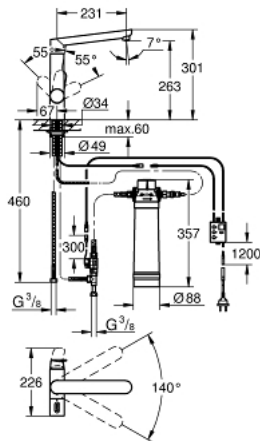

### PRODUCT DESCRIPTION

- Consisting of:
- GROHE Blue K7 single-lever sink mixer with filtration
- monobloc installation
- separate handle for filtered water
- headpart 1/2"
- **GROHE StarLight** finish
- **GROHE SilkMove** 35 mm ceramic cartridge
- adjustable flow rate limiter
- swivel cast spout
- swivel area 140°
- separate inner water ways for filtered and non-filtered water
- flexible connection hoses
- type of protection IP 21
- main switching power supply 100 - 240 V AC 50/60 Hz with safety extra-low voltage (SELV) 6 V DC to filter change display unit
- **GROHE Blue** size S filter, filter head with flexible adjustment

### SPARE PARTS

- 1: Handle (Order-nr. 46652DC0)
  - 1.1: Snap insert (Order-nr. 0538600M)
  - 2: Headpart (Order-nr. 64368000)
  - 2.1: O-Ring Ø18,2 x Ø1,7 (Order-nr. 0392400M)
  - 3: Screw coupling (Order-nr. 46460000)
  - 4: Shield for cross handle (Order-nr. 46116DC0)
  - 5: Lever (Order-nr. 46729DC0)
  - 6: Cartridge (Order-nr. 46374000)
  - 7: Flow restrictor (Order-nr. 48196DC0)
  - 8: Shank mounting kit (Order-nr. 46671000)
  - 9: Filter Head (Order-nr. 64508001)
  - 10: Filter S-Size (Order-nr. 40404001)
  - 11: Control unit (Order-nr. 48197000)
  - 12: Solenoid valve (Order-nr. 42390000)
  - 12.1: Strainer (Order-nr. 42395000)
  - 13: Original WAS® T-piece 3/8" (Order-nr. 41007000)
  - 14: Magnesium+ Filter (Order-nr. 40691001)\*
  - 15: Activated carbon filter (Order-nr. 40547001)\*
  - 16: Filter M-Size (Order-nr. 40430001)\*
  - 17: Filter L-Size (Order-nr. 40412001)\*
  - 18: Mounting wrench (Order-nr. 19017000)\*
- \* Optional accessories