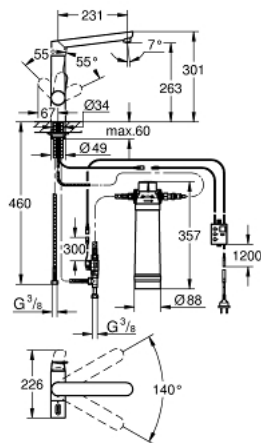

31 344 001 GROHE BLUE PURE STARTER KIT

PRODUCT DESCRIPTION

- Consisting of:
- GROHE Blue K7 single-lever sink mixer with filtration
- monobloc installation
- separate handle for filtered water
- headpart 1/2"
- **GROHE StarLight** finish
- **GROHE SilkMove** 35 mm ceramic cartridge
- adjustable flow rate limiter
- swivel cast spout
- swivel area 140°
- separate inner water ways for filtered and non-filtered water
- flexible connection hoses
- type of protection IP 21
- main switching power supply 100 - 240 V AC 50/60 Hz with safety extra-low voltage (SELV) 6 V DC to filter change display unit
- **GROHE Blue** size S filter, filter head with flexible adjustment

31 344 001 GROHE BLUE PURE STARTER KIT

SPARE PARTS

- 1: Handle (Order-nr. 46652000)
 - 1.1: Snap insert (Order-nr. 0538600M)
 - 2: Headpart (Order-nr. 64368000)
 - 2.1: O-Ring $\varnothing 18,2 \times \varnothing 1,7$ (Order-nr. 0392400M)
 - 3: Screw coupling (Order-nr. 46460000)
 - 4: Shield for cross handle (Order-nr. 46116000)
 - 5: Lever (Order-nr. 46729000)
 - 6: Cartridge (Order-nr. 46374000)
 - 7: Flow restrictor (Order-nr. 48196000)
 - 8: Shank mounting kit (Order-nr. 46671000)
 - 9: Filter Head (Order-nr. 64508001)
 - 10: Filter S-Size (Order-nr. 40404001)
 - 11: Control unit (Order-nr. 48197000)
 - 12: Solenoid valve (Order-nr. 42390000)
 - 12.1: Strainer (Order-nr. 42395000)
 - 13: Original WAS® T-piece 3/8" (Order-nr. 41007000)
 - 14: Magnesium+ Filter (Order-nr. 40691001)*
 - 15: Activated carbon filter (Order-nr. 40547001)*
 - 16: Filter M-Size (Order-nr. 40430001)*
 - 17: Filter L-Size (Order-nr. 40412001)*
 - 18: Mounting wrench (Order-nr. 19017000)*
- * Optional accessories