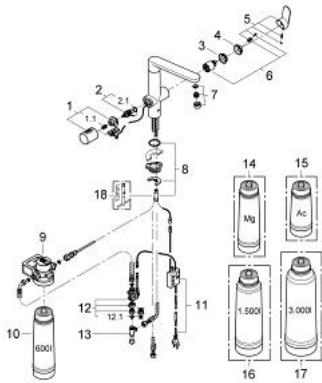

31 344 001 GROHE BLUE PURE STARTER KIT

PRODUCT DESCRIPTION

- Consisting of:
- GROHE Blue K7 single-lever sink mixer with filtration
- monobloc installation
- separate handle for filtered water
- headpart 1/2"
- **GROHE StarLight** finish
- **GROHE SilkMove** 35 mm ceramic cartridge
- adjustable flow rate limiter
- swivel cast spout
- swivel area 140°
- separate inner water ways for filtered and non-filtered water
- flexible connection hoses
- type of protection IP 21
- main switching power supply 100 - 240 V AC 50/60 Hz with safety extra-low voltage (SELV) 6 V DC to filter change display unit
- **GROHE Blue** size S filter, filter head with flexible adjustment

31 344 001 GROHE BLUE PURE STARTER KIT

SPARE PARTS

- 1: Handle (Order-nr. 46652000)
 - 1.1: Snap insert (Order-nr. 0538600M)
 - 2: Headpart (Order-nr. 64368000)
 - 2.1: O-Ring $\varnothing 18,2 \times \varnothing 1,7$ (Order-nr. 0392400M)
 - 3: Screw coupling (Order-nr. 46460000)
 - 4: Shield for cross handle (Order-nr. 46116000)
 - 5: Lever (Order-nr. 46729000)
 - 6: Cartridge (Order-nr. 46374000)
 - 7: Flow restrictor (Order-nr. 48196000)
 - 8: Shank mounting kit (Order-nr. 46671000)
 - 9: Filter Head (Order-nr. 64508001)
 - 10: Filter S-Size (Order-nr. 40404001)
 - 11: Control unit (Order-nr. 48197000)
 - 12: Solenoid valve (Order-nr. 42390000)
 - 12.1: Strainer (Order-nr. 42395000)
 - 13: Original WAS® T-piece 3/8" (Order-nr. 41007000)
 - 14: Magnesium+ Filter (Order-nr. 40691001)*
 - 15: Activated carbon filter (Order-nr. 40547001)*
 - 16: Filter M-Size (Order-nr. 40430001)*
 - 17: Filter L-Size (Order-nr. 40412001)*
 - 18: Mounting wrench (Order-nr. 19017000)*
- * Optional accessories