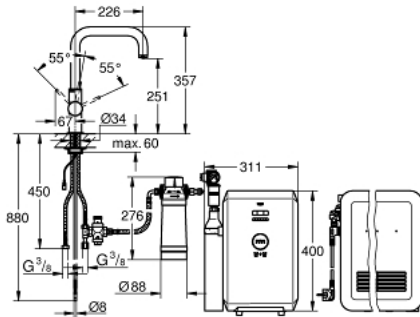

31 324 DC1 GROHE BLUE CHILLED & SPARKLING STARTER KIT

PRODUCT DESCRIPTION

- Consisting of:
- **GROHE Blue** single-lever sink mixer with filter function
- monobloc installation
- U spout
- separate handle for 3 types of filtered and chilled table water
- still, medium, sparkling
- headpart 1/2"
- **GROHE StarLight** finish
- **GROHE SilkMove** 35 mm ceramic cartridge
- adjustable flow rate limiter
- swivel tubular spout
- swivel area 180°
- separate inner water ways for filtered and non-filtered water
- flexible connection hoses
- GROHE Blue Cube
- 270 Watt cooling unit, 230 V, 50 Hz
- type of protection IP 21
- CE approved
- requires ventilation holes in the bottom of the kitchen cabinet
- **GROHE Blue** size S filter, filter head with flexible adjustment
- for regions with water hardness of more than 9° dKH
- for regions with water hardness below 9° dKH please order activated carbon filter 40 547 001
- **GROHE Blue** 425 g CO2-carbonization bottle
- **Min. recommended pressure 2.0 bar**
- this product contains built-in LED lamps, which cannot be changed: energy efficiency class: A+
- This product includes an article which is declared as a hazardous substance. Find more information in the safety data sheet. You can download the safety data at: www.grohe.com/safety-data-sheets/