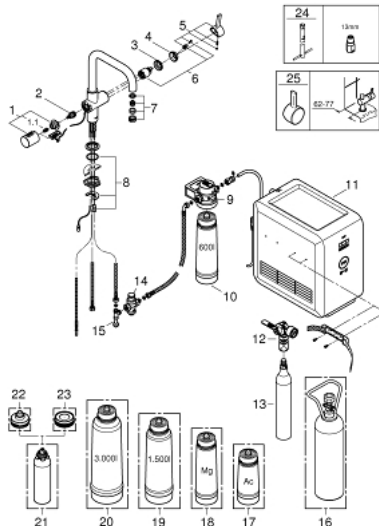

31 324 DC1 GROHE BLUE CHILLED & SPARKLING STARTER KIT

SPARE PARTS

- 1: Handle (Order-nr. 46652DC0)
- 1.1: Snap insert (Order-nr. 0538600M)
- 2: Headpart (Order-nr. 46713000)
- 3: Screw coupling (Order-nr. 46460000)
- 4: Shield for cross handle (Order-nr. 46116DC0)
- 5: Lever (Order-nr. 46653DC0)
- 6: Cartridge (Order-nr. 46374000)
- 7: Flow restrictor (Order-nr. 64374DC0)
- 8: Shank mounting kit (Order-nr. 46249000)
- 9: Filter Head (Order-nr. 64508001)
- 10: Filter S-Size (Order-nr. 40404001)
- 11: Cooler and carbonizer (Order-nr. 40554001)
- 12: Pressure indicator (Order-nr. 46717000)
- 12.1: CO₂ adapter (Order-nr. 40962000)
- 13: Starter kit 425 g CO₂ bottles (4 pieces) (Order-nr. 40422000)
- 14: Pressure reducing valve (Order-nr. 40452000)
- 15: Original WAS® T-piece 3/8" (Order-nr. 41007000)
- 16: Starter kit 2 kg CO₂ bottle (Order-nr. 40423000)*
- 17: Activated carbon filter (Order-nr. 40547001)*
- 18: Magnesium+ Filter (Order-nr. 40691001)*
- 19: Filter M-Size (Order-nr. 40430001)*
- 20: Filter L-Size (Order-nr. 40412001)*
- 21: Cleaning cartridge (Order-nr. 40434001)*
- 22: Cleaning cartridge adapter (Order-nr. 40694000)*
- 23: Cleaning cartridge for adapter set (Order-nr. 40699000)*
- 24: Mounting wrench (Order-nr. 19017000)*
- 25: Shorter mixed water lever (Order-nr. 40621DC0)*