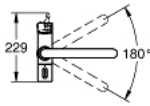

31 324 DC1 GROHE BLUE CHILLED & SPARKLING STARTER KIT

PRODUCT DESCRIPTION

- Consisting of:
- **GROHE Blue** single-lever sink mixer with filter function
- monobloc installation
- U spout
- separate handle for 3 types of filtered and chilled table water
- still, medium, sparkling
- headpart 1/2"
- **GROHE StarLight** finish
- **GROHE SilkMove** 35 mm ceramic cartridge
- adjustable flow rate limiter
- swivel tubular spout
- swivel area 180°
- separate inner water ways for filtered and non-filtered water
- flexible connection hoses
- GROHE Blue Cube
- 270 Watt cooling unit, 230 V, 50 Hz
- type of protection IP 21
- CE approved
- requires ventilation holes in the bottom of the kitchen cabinet
- **GROHE Blue** size S filter, filter head with flexible adjustment
- for regions with water hardness of more than 9° dKH
- for regions with water hardness below 9° dKH please order activated carbon filter 40 547 001
- **GROHE Blue** 425 g CO2-carbonization bottle
- **Min. recommended pressure 2.0 bar**
- this product contains built-in LED lamps, which cannot be changed: energy efficiency class: A+
- This product includes an article which is declared as a hazardous substance. Find more information in the safety data sheet. You can download the safety data at: www.grohe.com/safety-data-sheets/