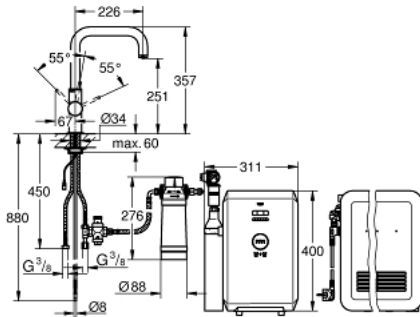

31 324 001 GROHE BLUE CHILLED & SPARKLING STARTER KIT

PRODUCT DESCRIPTION

- Consisting of:
  - **GROHE Blue** single-lever sink mixer with filter function
  - monobloc installation
  - U spout
  - separate handle for 3 types of filtered and chilled table water
  - still, medium, sparkling
  - headpart 1/2"
  - **GROHE StarLight** finish
  - **GROHE SilkMove** 35 mm ceramic cartridge
  - adjustable flow rate limiter
  - swivel tubular spout
  - swivel area 180°
  - separate inner water ways for filtered and non-filtered water
- flexible connection hoses
- GROHE Blue Cube
- 270 Watt cooling unit, 230 V, 50 Hz
- type of protection IP 21
- CE approved
- requires ventilation holes in the bottom of the kitchen cabinet
- **GROHE Blue** size S filter, filter head with flexible adjustment
- for regions with water hardness of more than 9° dKH
- for regions with water hardness below 9° dKH please order activated carbon filter 40 547 001
- **GROHE Blue** 425 g CO₂-carbonization bottle
- **Min. recommended pressure 2.0 bar**
- this product contains built-in LED lamps, which cannot be changed: energy efficiency class: A+
- This product includes an article which is declared as a hazardous substance. Find more information in the safety data sheet. You can download the safety data at: www.grohe.com/safety-data-sheets/