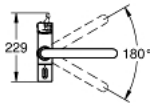

### PRODUCT DESCRIPTION

- Consisting of:
  - **GROHE Blue** single-lever sink mixer with filter function
  - monobloc installation
  - U spout
  - separate handle for 3 types of filtered and chilled table water
  - still, medium, sparkling
  - headpart 1/2"
  - **GROHE StarLight** finish
  - **GROHE SilkMove** 35 mm ceramic cartridge
  - adjustable flow rate limiter
  - swivel tubular spout
  - swivel area 180°
  - separate inner water ways for filtered and non-filtered water
- flexible connection hoses
- GROHE Blue Cube
- 270 Watt cooling unit, 230 V, 50 Hz
- type of protection IP 21
- CE approved
- requires ventilation holes in the bottom of the kitchen cabinet
- **GROHE Blue** size S filter, filter head with flexible adjustment
- for regions with water hardness of more than 9° dKH
- for regions with water hardness below 9° dKH please order activated carbon filter 40 547 001
- **GROHE Blue** 425 g CO<sub>2</sub>-carbonization bottle
- **Min. recommended pressure 2.0 bar**
- this product contains built-in LED lamps, which cannot be changed: energy efficiency class: A+
- This product includes an article which is declared as a hazardous substance. Find more information in the safety data sheet. You can download the safety data at: [www.grohe.com/safety-data-sheets/](http://www.grohe.com/safety-data-sheets/)