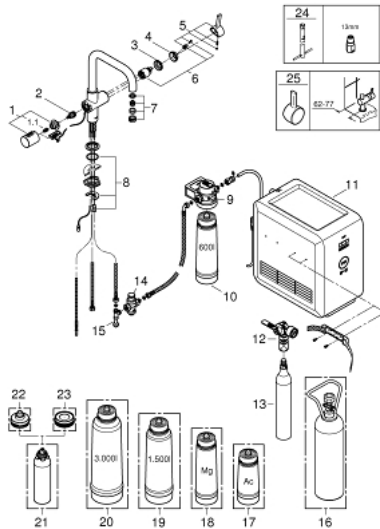

### SPARE PARTS

- 1: Handle (Order-nr. 46652000)
- 1.1: Snap insert (Order-nr. 0538600M)
- 2: Headpart (Order-nr. 46713000)
- 3: Screw coupling (Order-nr. 46460000)
- 4: Shield for cross handle (Order-nr. 46116000)
- 5: Lever (Order-nr. 46653000)
- 6: Cartridge (Order-nr. 46374000)
- 7: Flow restrictor (Order-nr. 64374000)
- 8: Shank mounting kit (Order-nr. 46249000)
- 9: Filter Head (Order-nr. 64508001)
- 10: Filter S-Size (Order-nr. 40404001)
- 11: Cooler and carbonizer (Order-nr. 40554001)
- 12: Pressure indicator (Order-nr. 46717000)
- 12.1: CO<sub>2</sub> adapter (Order-nr. 40962000)
- 13: Starter kit 425 g CO<sub>2</sub> bottles (4 pieces) (Order-nr. 40422000)
- 14: Pressure reducing valve (Order-nr. 40452000)
- 15: Original WAS® T-piece 3/8" (Order-nr. 41007000)
- 16: Starter kit 2 kg CO<sub>2</sub> bottle (Order-nr. 40423000)\*
- 17: Activated carbon filter (Order-nr. 40547001)\*
- 18: Magnesium+ Filter (Order-nr. 40691001)\*
- 19: Filter M-Size (Order-nr. 40430001)\*
- 20: Filter L-Size (Order-nr. 40412001)\*
- 21: Cleaning cartridge (Order-nr. 40434001)\*
- 22: Cleaning cartridge adapter (Order-nr. 40694000)\*
- 23: Cleaning cartridge for adapter set (Order-nr. 40699000)\*
- 24: Mounting wrench (Order-nr. 19017000)\*
- 25: Shorter mixed water lever (Order-nr. 40621000)\*