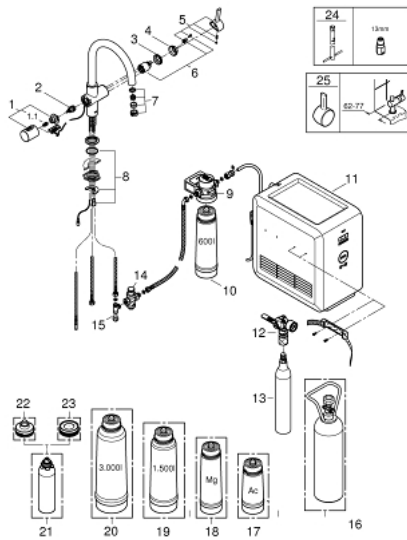

31 323 DC1 GROHE BLUE CHILLED & SPARKLING STARTER KIT

SPARE PARTS

- 1: Handle (Order-nr. 46652DC0)
- 1.1: Snap insert (Order-nr. 0538600M)
- 2: Headpart (Order-nr. 46713000)
- 3: Screw coupling (Order-nr. 46460000)
- 4: Shield for cross handle (Order-nr. 46116DC0)
- 5: Lever (Order-nr. 46653DC0)
- 6: Cartridge (Order-nr. 46374000)
- 7: Flow restrictor (Order-nr. 64374DC0)
- 8: Shank mounting kit (Order-nr. 46249000)
- 9: Filter Head (Order-nr. 64508001)
- 10: Filter S-Size (Order-nr. 40404001)
- 11: Cooler and carbonizer (Order-nr. 40554001)
- 12: Pressure indicator (Order-nr. 46717000)
- 12.1: CO₂ adapter (Order-nr. 40962000)
- 13: Starter kit 425 g CO₂ bottles (4 pieces) (Order-nr. 40422000)
- 14: Pressure reducing valve (Order-nr. 40452000)
- 15: Original WAS® T-piece 3/8" (Order-nr. 41007000)
- 16: Starter kit 2 kg CO₂ bottle (Order-nr. 40423000)*
- 17: Activated carbon filter (Order-nr. 40547001)*
- 18: Magnesium+ Filter (Order-nr. 40691001)*
- 19: Filter M-Size (Order-nr. 40430001)*
- 20: Filter L-Size (Order-nr. 40412001)*
- 21: Cleaning cartridge (Order-nr. 40434001)*
- 22: Cleaning cartridge adapter (Order-nr. 40694000)*
- 23: Cleaning cartridge for adapter set (Order-nr. 40699000)*
- 24: Mounting wrench (Order-nr. 19017000)*
- 25: Shorter mixed water lever (Order-nr. 40621DC0)*