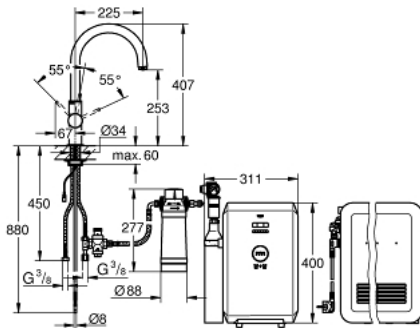

31 323 DC1 GROHE BLUE CHILLED & SPARKLING STARTER KIT

PRODUCT DESCRIPTION

- Consisting of:
  - **GROHE Blue** single-lever sink mixer with filter function
  - monobloc installation
  - C-spout
  - separate handle for 3 types of filtered and chilled table water
  - still, medium, sparkling
  - headpart 1/2"
  - **GROHE StarLight** finish
  - **GROHE SilkMove** 35 mm ceramic cartridge
  - adjustable flow rate limiter
  - swivel tubular spout
  - swivel area 180°
  - separate inner water ways for filtered and non-filtered water
- flexible connection hoses
- GROHE Blue Cube
- 270 Watt cooling unit, 230 V, 50 Hz
- type of protection IP 21
- CE approved
- requires ventilation holes in the bottom of the kitchen cabinet
- **GROHE Blue** size S filter, filter head with flexible adjustment
- for regions with water hardness of more than 9° dKH
- for regions with water hardness below 9° dKH please order activated carbon filter 40 547 001
- **GROHE Blue** 425 g CO₂-carbonization bottle
- **Min. recommended pressure 2.0 bar**
- this product contains built-in LED lamps, which cannot be changed: energy efficiency class: A+
- This product includes an article which is declared as a hazardous substance. Find more information in the safety data sheet. You can download the safety data sheet at: www.grohe.com/safety-data-sheets/