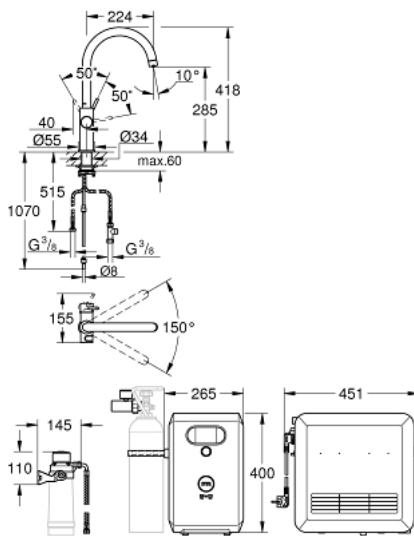

31 323 002 GROHE BLUE CHILLED & SPARKLING C-SPOUT KIT

PRODUCT DESCRIPTION

- Consisting of:
- **GROHE Blue** single-lever sink mixer with filter function
- monobloc installation
- C-spout
- touch operated for 3 types of filtered and chilled water
- still, medium, sparkling
- **GROHE StarLight** chrome finish
- 28 mm ceramic cartridge
- with **GROHE SilkMove**
- swivel tubular spout
- swivel area 150°
- separate inner water ways for filtered and non-filtered water
- flexible connection hoses
- **GROHE Blue Professional** cooler
- delivers 12 liters of chilled sparkling water per hour
- colour display with push and turn control
- 270 Watt cooling unit, 230 V, 50 Hz
- sound level in standby 46 dB(A)
- type of protection IP 21
- CE approved
- requires ventilation holes in the bottom of the kitchen cabinet
- software set-up and monitoring of filter and CO2 capacity possible via GROHE Ondus app
- push notifications at low filter resp. CO2 capacity
- additional monitoring via GROHE Blue Professional Browser-Monitor possible
- with Bluetooth 4.0* and WIFI interface for wireless data communication
- for Apple** and Android devices
- Bluetooth range (max. 10 m) varies depending on materials used and walls between transmitter and receiver
- filter head with flexible water hardness adjustment
- GROHE Blue filter, CO2 bottle and cleaning cartridge are not included in the delivery and have to be ordered separately
- suitable filters:
 - filter S-size, capacity 600 l at 20° dKH (40 404 001)
 - filter M-size, capacity 1500 l at 20° dKH (40 430 001)
 - filter L-size, capacity 2500 l at 20° dKH (40 412 001)
 - activated carbon filter, capacity 3000 l (40 547 001)
 - Magnesium + Zinc filter, capacity 400 l at 17° dGH (40 691 002)