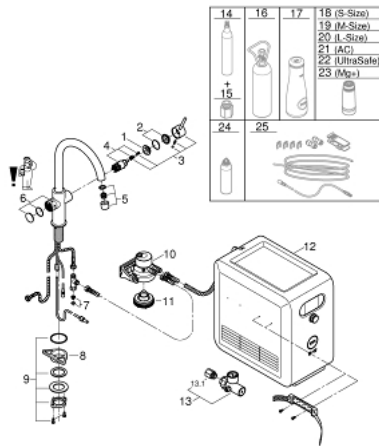

31 323 002 GROHE BLUE CHILLED & SPARKLING C-SPOUT KIT

SPARE PARTS

- 1: retaining ring (Order-nr. 07419000)
 - 2: Shield for cross handle (Order-nr. 46581000)
 - 3: Lever (Order-nr. 46957000)
 - 4: Cartridge (Order-nr. 46580000)
 - 5: Flow control (Order-nr. 48343000)
 - 6: Operating unit (Order-nr. 46958000)
 - 7: strainer (Order-nr. 47576000)
 - 8: Support plate (Order-nr. 05334000)
 - 9: Shank fastening assembly (Order-nr. 48384000)
 - 10: Filter Head (Order-nr. 64508001)
 - 11: Cooler and carbonizer (Order-nr. 40554001)
 - 12: Pressure indicator (Order-nr. 46717000)
 - 12.1: CO₂ adapter (Order-nr. 40962000)
 - 13: Starter kit 425 g CO₂ bottles (4 pieces) (Order-nr. 40422000)*
 - 14: CO₂ adapter (Order-nr. 40962000)*
 - 15: Starter kit 2 kg CO₂ bottle (Order-nr. 40423000)*
 - 16: Glass carafe (Order-nr. 40405000)*
 - 17: Filter S-Size (Order-nr. 40404001)*
 - 18: Filter M-Size (Order-nr. 40430001)*
 - 19: Filter L-Size (Order-nr. 40412001)*
 - 20: Activated carbon filter (Order-nr. 40547001)*
 - 21: Filter (Order-nr. 40575001)*
 - 22: Magnesium+ Filter (Order-nr. 40691001)*
 - 23: Cleaning cartridge (Order-nr. 40434001)*
 - 24: Cleaning cartridge adapter (Order-nr. 40694000)*
 - 25: Extension set (Order-nr. 40843000)*
- * Optional accessories