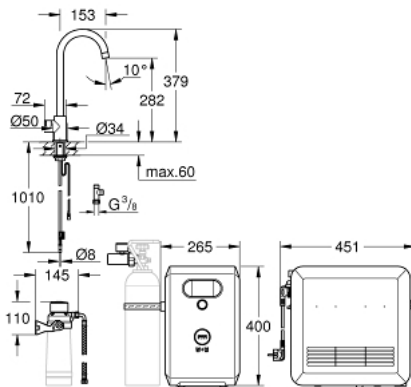

31 302 DC2 GROHE BLUE CHILLED & SPARKLING C-SPOUT KIT

PRODUCT DESCRIPTION

- Consisting of:
 - **GROHE Blue** Mono mixer with filter function
 - monobloc installation
 - C-spout
 - touch operated for 3 types of filtered and chilled water
 - still, medium, sparkling
 - **GROHE StarLight** finish
 - swivel tubular spout
 - swivel area 150°
 - **GROHE Blue Professional** cooler
 - delivers 12 liters of chilled sparkling water per hour
 - colour display with push and turn control
 - 270 Watt cooling unit, 230 V, 50 Hz
 - sound level in standby 46 dB(A)
 - type of protection IP 21
 - CE approved
 - requires ventilation holes in the bottom of the kitchen cabinet
 - software set-up and monitoring of filter and CO2 capacity possible via GROHE Ondus app
 - push notifications at low filter resp. CO2 capacity
 - additional monitoring via GROHE Blue Professional Browser-Monitor possible
 - with Bluetooth 4.0* and WIFI interface for wireless data communication
 - for Apple** and Android devices
 - Bluetooth range (max. 10 m) varies depending on materials used and walls between transmitter and receiver
 - filter head with flexible water hardness adjustment
 - GROHE Blue filter, CO2 bottle and cleaning cartridge are not included in the delivery and have to be ordered separately
 - suitable filters:
 - filter S-size, capacity 600 l at 20° dKH (40 404 001)
 - filter M-size, capacity 1500 l at 20° dKH (40 430 001)
 - filter L-size, capacity 2500 l at 20° dKH (40 412 001)
 - activated carbon filter, capacity 3000 l (40 547 001)
 - Magnesium + Zinc filter, capacity 400 l at 17° dGH (40 691 002)
- **System requirements Apple**
 - iPhone with iOS 9.0 or higher