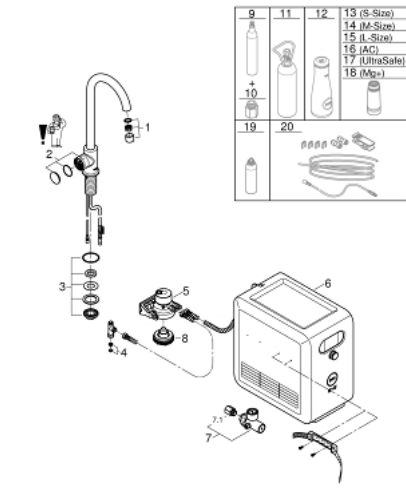

31 302 DC2 GROHE BLUE CHILLED & SPARKLING C-SPOUT KIT

SPARE PARTS

1. 1: Flow restrictor (Order-nr. 46895DC0)
   - 2: Operating unit (Order-nr. 46958DC0)
   - 3: Screw coupling (Order-nr. 48201000)
   - 4: strainer (Order-nr. 47576000)
   - 5: Filter Head (Order-nr. 64508001)
   - 6: Cooler and carbonizer (Order-nr. 40554001)
   - 7: Pressure indicator (Order-nr. 46717000)
   - 7.1: CO₂ adapter (Order-nr. 40962000)
   - 8: Starter kit 425 g CO₂ bottles (4 pieces) (Order-nr. 40422000)*
   - 9: CO₂ adapter (Order-nr. 40962000)*
   - 10: Starter kit 2 kg CO₂ bottle (Order-nr. 40423000)*
   - 11: Glass carafe (Order-nr. 40405000)*
   - 12: Filter S-Size (Order-nr. 40404001)*
   - 13: Filter M-Size (Order-nr. 40430001)*
   - 14: Filter L-Size (Order-nr. 40412001)*
   - 15: Activated carbon filter (Order-nr. 40547001)*
   - 16: Filter (Order-nr. 40575001)*
   - 17: Magnesium+ Filter (Order-nr. 40691001)*
   - 18: Cleaning cartridge (Order-nr. 40434001)*
   - 19: Cleaning cartridge adapter (Order-nr. 40694000)*
   - 20: Extension set (Order-nr. 40843000)*
2. Optional accessories