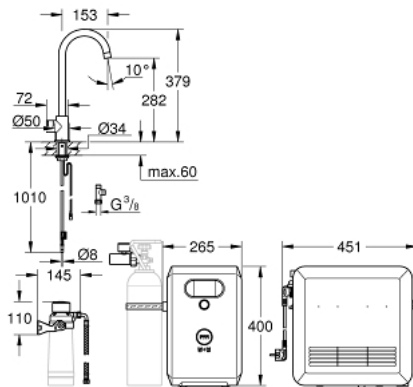

31 302 002 GROHE BLUE CHILLED & SPARKLING C-SPOUT KIT

PRODUCT DESCRIPTION

- Consisting of:
  - **GROHE Blue** Mono mixer with filter function
  - monobloc installation
  - C-spout
  - touch operated for 3 types of filtered and chilled water
  - still, medium, sparkling
  - **GROHE StarLight** chrome finish
  - swivel tubular spout
  - swivel area 150°
  - **GROHE Blue Professional** cooler
  - delivers 12 liters of chilled sparkling water per hour
  - colour display with push and turn control
  - 270 Watt cooling unit, 230 V, 50 Hz
  - sound level in standby 46 dB(A)
  - type of protection IP 21
  - CE approved
  - requires ventilation holes in the bottom of the kitchen cabinet
  - software set-up and monitoring of filter and CO2 capacity possible via GROHE Ondus app
  - push notifications at low filter resp. CO2 capacity
  - additional monitoring via GROHE Blue Professional Browser-Monitor possible
  - with Bluetooth 4.0* and WIFI interface for wireless data communication
  - for Apple** and Android devices
  - Bluetooth range (max. 10 m) varies depending on materials used and walls between transmitter and receiver
  - filter head with flexible water hardness adjustment
  - GROHE Blue filter, CO2 bottle and cleaning cartridge are not included in the delivery and have to be ordered separately
  - suitable filters:
    - filter S-size, capacity 600 l at 20° dKH (40 404 001)
    - filter M-size, capacity 1500 l at 20° dKH (40 430 001)
    - filter L-size, capacity 2500 l at 20° dKH (40 412 001)
    - activated carbon filter, capacity 3000 l (40 547 001)
    - Magnesium + Zinc filter, capacity 400 l at 17° dGH (40 691 002)
- **System requirements Apple**
  - iPhone with iOS 9.0 or higher
- **System requirements Android**
  - smart phone with Android 4.3 or higher