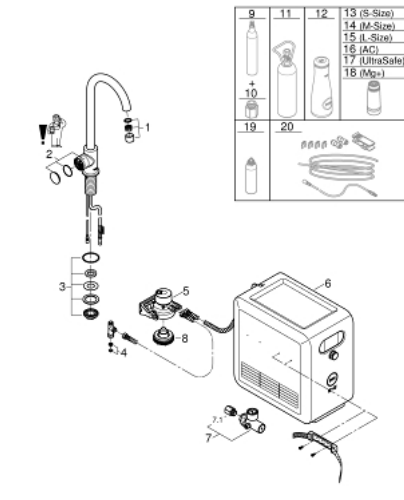

### SPARE PARTS

- 1: Flow restrictor (Order-nr. 46895000)
  - 2: Operating unit (Order-nr. 46958000)
  - 3: Screw coupling (Order-nr. 48201000)
  - 4: strainer (Order-nr. 47576000)
  - 5: Filter Head (Order-nr. 64508001)
  - 6: Cooler and carbonizer (Order-nr. 40554001)
  - 7: Pressure indicator (Order-nr. 46717000)
  - 7.1: CO<sub>2</sub> adapter (Order-nr. 40962000)
  - 8: Starter kit 425 g CO<sub>2</sub> bottles (4 pieces) (Order-nr. 40422000)\*
  - 9: CO<sub>2</sub> adapter (Order-nr. 40962000)\*
  - 10: Starter kit 2 kg CO<sub>2</sub> bottle (Order-nr. 40423000)\*
  - 11: Glass carafe (Order-nr. 40405000)\*
  - 12: Filter S-Size (Order-nr. 40404001)\*
  - 13: Filter M-Size (Order-nr. 40430001)\*
  - 14: Filter L-Size (Order-nr. 40412001)\*
  - 15: Activated carbon filter (Order-nr. 40547001)\*
  - 16: Filter (Order-nr. 40575001)\*
  - 17: Magnesium+ Filter (Order-nr. 40691001)\*
  - 18: Cleaning cartridge (Order-nr. 40434001)\*
  - 19: Cleaning cartridge adapter (Order-nr. 40694000)\*
  - 20: Extension set (Order-nr. 40843000)\*
- \* Optional accessories