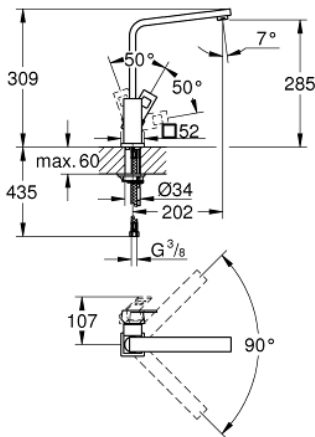

31 255 DC0 EUROCUBE SINGLE-LEVER SINK MIXER 1/2"

PRODUCT DESCRIPTION

- high spout
- monobloc installation
- **GROHE StarLight** finish
- 28 mm ceramic cartridge with **GROHE SilkMove**
- mousseur
- swivel cast spout
- swivel area 360°
- flexible connection hoses
- rapid installation system
- min. recommended pressure 0.2 bar

31 255 DC0 EUROCUBE SINGLE-LEVER SINK MIXER 1/2"

SPARE PARTS

- 1: Lever (Order-nr. 46788DC0)
 - 2: Shield for cross handle (Order-nr. 46581DC0)
 - 3: retaining ring (Order-nr. 07419000)
 - 4: Cartridge (Order-nr. 46580000)
 - 5: Biflo spout (Order-nr. 13330DC0)
 - 5.1: Flow restrictor (Order-nr. 13929DC0)
 - 6: Shank mounting kit (Order-nr. 46671000)
 - 7: Mounting wrench (Order-nr. 19017000)*
- * Optional accessories