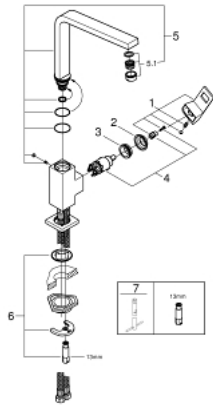

31 255 DC0 EUROCUBE SINGLE-LEVER SINK MIXER 1/2"

PRODUCT DESCRIPTION

- high spout
- monobloc installation
- **GROHE StarLight** finish
- 28 mm ceramic cartridge with **GROHE SilkMove**
- mousseur
- swivel cast spout
- swivel area 360°
- flexible connection hoses
- rapid installation system
- min. recommended pressure 0.2 bar

31 255 DC0 EUROCUBE SINGLE-LEVER SINK MIXER 1/2"

SPARE PARTS

- 1: Lever (Order-nr. 46788DC0)
 - 2: Shield for cross handle (Order-nr. 46581DC0)
 - 3: retaining ring (Order-nr. 07419000)
 - 4: Cartridge (Order-nr. 46580000)
 - 5: Biflo spout (Order-nr. 13330DC0)
 - 5.1: Flow restrictor (Order-nr. 13929DC0)
 - 6: Shank mounting kit (Order-nr. 46671000)
 - 7: Mounting wrench (Order-nr. 19017000)*
- * Optional accessories