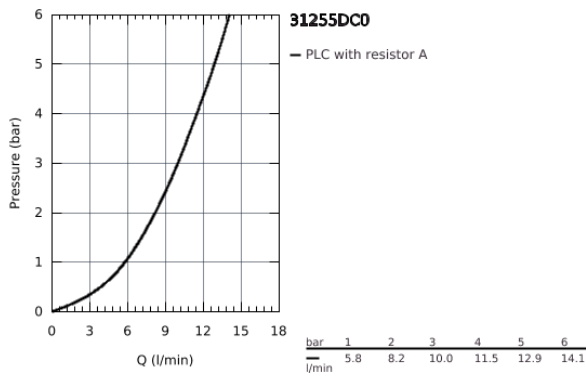

31 255 DC0 EUROCUBE SINGLE-LEVER SINK MIXER 1/2"

PRODUCT DESCRIPTION

- high spout
- monobloc installation
- **GROHE StarLight** finish
- 28 mm ceramic cartridge with **GROHE SilkMove**
- mousseur
- swivel cast spout
- swivel area 360°
- flexible connection hoses
- rapid installation system
- min. recommended pressure 0.2 bar

31 255 DC0 EUROCUBE SINGLE-LEVER SINK MIXER 1/2"

SPARE PARTS

- 1: Lever (Order-nr. 46788DC0)
 - 2: Shield for cross handle (Order-nr. 46581DC0)
 - 3: retaining ring (Order-nr. 07419000)
 - 4: Cartridge (Order-nr. 46580000)
 - 5: Biflo spout (Order-nr. 13330DC0)
 - 5.1: Flow restrictor (Order-nr. 13929DC0)
 - 6: Shank mounting kit (Order-nr. 46671000)
 - 7: Mounting wrench (Order-nr. 19017000)*
- * Optional accessories