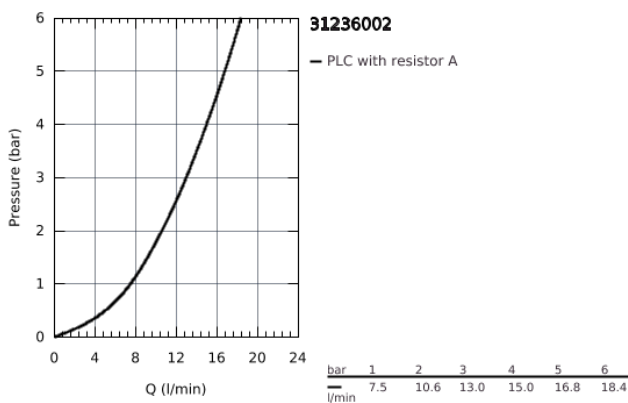

31 236 002 **EURODISC COSMOPOLITAN SINGLE-LEVER SINK MIXER 1/2"**

PRODUCT DESCRIPTION

- medium spout
- monobloc installation
- **GROHE StarLight** finish
- **GROHE SilkMove** 35 mm ceramic cartridge
- mousseur
- adjustable flow rate limiter
- swivel cast spout
- swivel area 140°
- flexible connection hoses
- rapid installation system
- NF approval

31 236 002 EURODISC COSMOPOLITAN SINGLE-LEVER SINK MIXER 1/2"

SPARE PARTS

- 1: Lever (Order-nr. 46738000)
 - 2: Shield for cross handle (Order-nr. 46492000)
 - 3: Screw ring (Order-nr. 46815000)
 - 4: Cartridge (Order-nr. 46374000)
 - 5: Replacement kit for seal (Order-nr. 46760000)
 - 6: Flow restrictor (Order-nr. 13929000)
 - 7: Shank mounting kit (Order-nr. 46249000)
 - 8: Mounting wrench (Order-nr. 19017000)*
 - 9: Socket Spanner (Order-nr. 19332000)*
- * Optional accessories