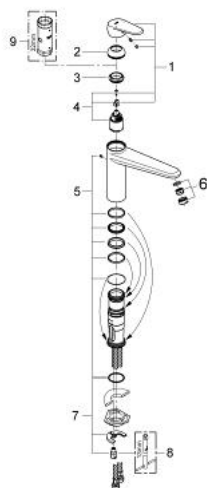

31 236 002 **EURODISC COSMOPOLITAN SINGLE-LEVER SINK MIXER 1/2"**

PRODUCT DESCRIPTION

- medium spout
- monobloc installation
- **GROHE StarLight** finish
- **GROHE SilkMove** 35 mm ceramic cartridge
- mousseur
- adjustable flow rate limiter
- swivel cast spout
- swivel area 140°
- flexible connection hoses
- rapid installation system
- NF approval

31 236 002 EURODISC COSMOPOLITAN SINGLE-LEVER SINK MIXER 1/2"

SPARE PARTS

- 1: Lever (Order-nr. 46738000)
 - 2: Shield for cross handle (Order-nr. 46492000)
 - 3: Screw ring (Order-nr. 46815000)
 - 4: Cartridge (Order-nr. 46374000)
 - 5: Replacement kit for seal (Order-nr. 46760000)
 - 6: Flow restrictor (Order-nr. 13929000)
 - 7: Shank mounting kit (Order-nr. 46249000)
 - 8: Mounting wrench (Order-nr. 19017000)*
 - 9: Socket Spanner (Order-nr. 19332000)*
- * Optional accessories