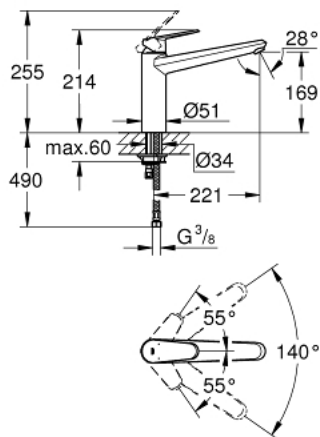

31 236 002 **EURODISC COSMOPOLITAN SINGLE-LEVER SINK MIXER 1/2"**

PRODUCT DESCRIPTION

- medium spout
- monobloc installation
- **GROHE StarLight** finish
- **GROHE SilkMove** 35 mm ceramic cartridge
- mousseur
- adjustable flow rate limiter
- swivel cast spout
- swivel area 140°
- flexible connection hoses
- rapid installation system
- NF approval

31 236 002 EURODISC COSMOPOLITAN SINGLE-LEVER SINK MIXER 1/2"

SPARE PARTS

- 1: Lever (Order-nr. 46738000)
 - 2: Shield for cross handle (Order-nr. 46492000)
 - 3: Screw ring (Order-nr. 46815000)
 - 4: Cartridge (Order-nr. 46374000)
 - 5: Replacement kit for seal (Order-nr. 46760000)
 - 6: Flow restrictor (Order-nr. 13929000)
 - 7: Shank mounting kit (Order-nr. 46249000)
 - 8: Mounting wrench (Order-nr. 19017000)*
 - 9: Socket Spanner (Order-nr. 19332000)*
- * Optional accessories