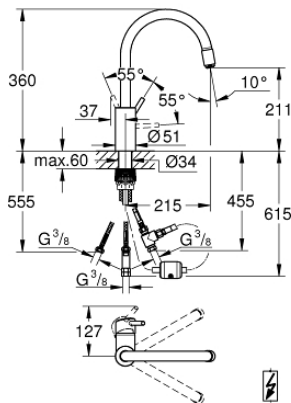

31 212 003 **CONCETTO SINGLE-LEVER SINK MIXER 1/2"**

PRODUCT DESCRIPTION

- for use with displacement water heater
- high spout
- monobloc installation
- **GROHE StarLight** chrome finish
- **GROHE SilkMove** 35 mm ceramic cartridge
- **GROHE Zero** isolated inner water ways - lead and nickel free within the tap
- pull-out laminar spray
- automatic return
- adjustable flow rate limiter
- swivel tubular spout
- swivel area 360°
- protected against backflow
- flexible connection hoses
- rapid installation system

31 212 003 **CONCETTO SINGLE-LEVER SINK MIXER 1/2"**

SPARE PARTS

- 1: Lever (Order-nr. 46754000)
 - 2: Cartridge (Order-nr. 46558000)
 - 3: Extractable outlet (Order-nr. 46758000)
 - 3.1: Flow straightener (Order-nr. 46162000)
 - 4: Shower hose (Order-nr. 48293000)
 - 5: Mounting set (Order-nr. 48477000)
 - 6: Connection (Order-nr. 07202000)
 - 7: Sealing washer (Order-nr. 0199700M)
 - 8: Non-return valve (Order-nr. 46323000)
 - 9: Socket Spanner (Order-nr. 19332000)*
- * Optional accessories