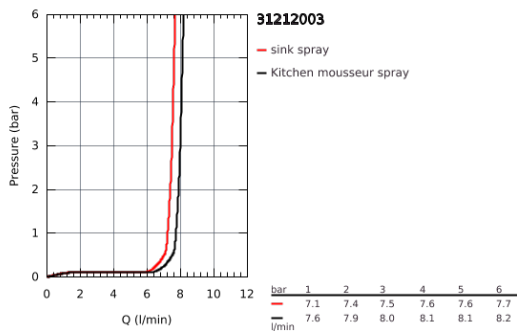

31 212 003 **CONCETTO SINGLE-LEVER SINK MIXER 1/2"**

PRODUCT DESCRIPTION

- for use with displacement water heater
- high spout
- monobloc installation
- **GROHE StarLight** chrome finish
- **GROHE SilkMove** 35 mm ceramic cartridge
- **GROHE Zero** isolated inner water ways - lead and nickel free within the tap
- pull-out laminar spray
- automatic return
- adjustable flow rate limiter
- swivel tubular spout
- swivel area 360°
- protected against backflow
- flexible connection hoses
- rapid installation system

31 212 003 **CONCETTO SINGLE-LEVER SINK MIXER 1/2"**

SPARE PARTS

- 1: Lever (Order-nr. 46754000)
 - 2: Cartridge (Order-nr. 46558000)
 - 3: Extractable outlet (Order-nr. 46758000)
 - 3.1: Flow straightener (Order-nr. 46162000)
 - 4: Shower hose (Order-nr. 48293000)
 - 5: Mounting set (Order-nr. 48477000)
 - 6: Connection (Order-nr. 07202000)
 - 7: Sealing washer (Order-nr. 0199700M)
 - 8: Non-return valve (Order-nr. 46323000)
 - 9: Socket Spanner (Order-nr. 19332000)*
- * Optional accessories