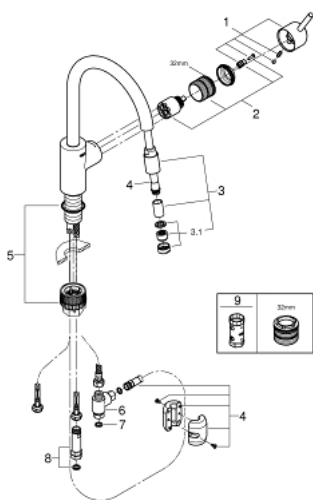

31 212 003 **CONCETTO SINGLE-LEVER SINK MIXER 1/2"**

PRODUCT DESCRIPTION

- for use with displacement water heater
- high spout
- monobloc installation
- **GROHE StarLight** chrome finish
- **GROHE SilkMove** 35 mm ceramic cartridge
- **GROHE Zero** isolated inner water ways - lead and nickel free within the tap
- pull-out laminar spray
- automatic return
- adjustable flow rate limiter
- swivel tubular spout
- swivel area 360°
- protected against backflow
- flexible connection hoses
- rapid installation system

31 212 003 **CONCETTO SINGLE-LEVER SINK MIXER 1/2"**

SPARE PARTS

- 1: Lever (Order-nr. 46754000)
 - 2: Cartridge (Order-nr. 46558000)
 - 3: Extractable outlet (Order-nr. 46758000)
 - 3.1: Flow straightener (Order-nr. 46162000)
 - 4: Shower hose (Order-nr. 48293000)
 - 5: Mounting set (Order-nr. 48477000)
 - 6: Connection (Order-nr. 07202000)
 - 7: Sealing washer (Order-nr. 0199700M)
 - 8: Non-return valve (Order-nr. 46323000)
 - 9: Socket Spanner (Order-nr. 19332000)*
- * Optional accessories