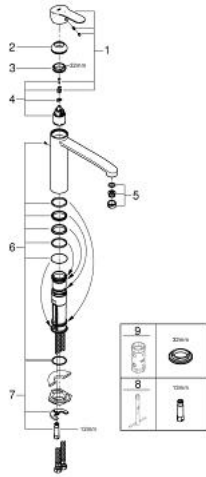

31 125 002 **EUROSTYLE COSMOPOLITAN SINGLE-LEVER SINK MIXER 1/2"**

PRODUCT DESCRIPTION

- medium spout
- monobloc installation
- **GROHE StarLight** finish
- **GROHE SilkMove ES** 35 mm ceramic cartridge with energy saving function via cold start and Eco-click
- mousseur
- adjustable flow rate limiter
- swivel tubular spout
- swivel area 140°
- flexible connection hoses

- rapid installation system
- Qualitel approval

31 125 002 **EUROSTYLE COSMOPOLITAN SINGLE-LEVER SINK MIXER 1/2"**

SPARE PARTS

- 1: Lever (Order-nr. 46849000)
 - 2: Shield for cross handle (Order-nr. 46492000)
 - 3: Screw ring (Order-nr. 46815000)
 - 4: Cartridge (Order-nr. 46824000)
 - 5: Flow restrictor (Order-nr. 13929000)
 - 6: Replacement kit for seal (Order-nr. 46760000)
 - 7: Shank mounting kit (Order-nr. 46671000)
 - 8: Mounting wrench (Order-nr. 19017000)*
 - 9: Socket Spanner (Order-nr. 19332000)*
- * Optional accessories