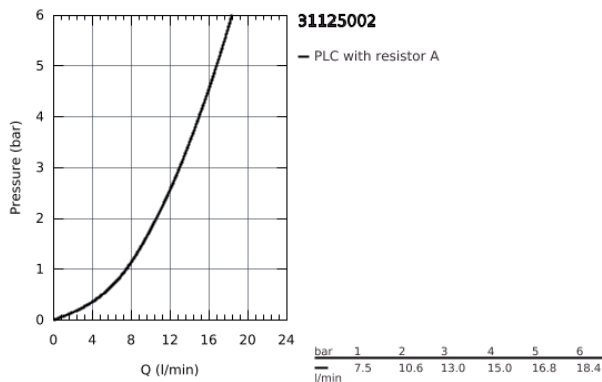

31 125 002 **EUROSTYLE COSMOPOLITAN SINGLE-LEVER SINK MIXER 1/2"**

PRODUCT DESCRIPTION

- medium spout
- monobloc installation
- **GROHE StarLight** finish
- **GROHE SilkMove ES** 35 mm ceramic cartridge with energy saving function via cold start and Eco-click
- mousseur
- adjustable flow rate limiter
- swivel tubular spout
- swivel area 140°
- flexible connection hoses

- rapid installation system
- Qualitel approval

31 125 002 **EUROSTYLE COSMOPOLITAN SINGLE-LEVER SINK MIXER 1/2"**

SPARE PARTS

- 1: Lever (Order-nr. 46849000)
 - 2: Shield for cross handle (Order-nr. 46492000)
 - 3: Screw ring (Order-nr. 46815000)
 - 4: Cartridge (Order-nr. 46824000)
 - 5: Flow restrictor (Order-nr. 13929000)
 - 6: Replacement kit for seal (Order-nr. 46760000)
 - 7: Shank mounting kit (Order-nr. 46671000)
 - 8: Mounting wrench (Order-nr. 19017000)*
 - 9: Socket Spanner (Order-nr. 19332000)*
- * Optional accessories