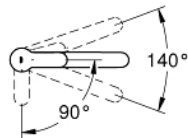

31 125 002 **EUROSTYLE COSMOPOLITAN SINGLE-LEVER SINK MIXER 1/2"**

PRODUCT DESCRIPTION

- medium spout
- monobloc installation
- **GROHE StarLight** finish
- **GROHE SilkMove ES** 35 mm ceramic cartridge with energy saving function via cold start and Eco-click
- mousseur
- adjustable flow rate limiter
- swivel tubular spout
- swivel area 140°
- flexible connection hoses

- rapid installation system
- Qualitel approval

31 125 002 **EUROSTYLE COSMOPOLITAN SINGLE-LEVER SINK MIXER 1/2"**

SPARE PARTS

- 1: Lever (Order-nr. 46849000)
 - 2: Shield for cross handle (Order-nr. 46492000)
 - 3: Screw ring (Order-nr. 46815000)
 - 4: Cartridge (Order-nr. 46824000)
 - 5: Flow restrictor (Order-nr. 13929000)
 - 6: Replacement kit for seal (Order-nr. 46760000)
 - 7: Shank mounting kit (Order-nr. 46671000)
 - 8: Mounting wrench (Order-nr. 19017000)*
 - 9: Socket Spanner (Order-nr. 19332000)*
- * Optional accessories