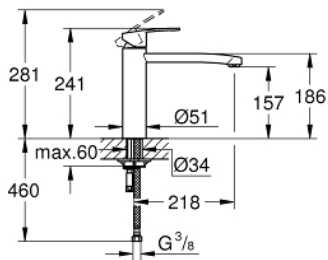

31 125 002 **EUROSTYLE COSMOPOLITAN SINGLE-LEVER SINK MIXER 1/2"**

PRODUCT DESCRIPTION

- medium spout
- monobloc installation
- **GROHE StarLight** finish
- **GROHE SilkMove ES** 35 mm ceramic cartridge with energy saving function via cold start and Eco-click
- mousseur
- adjustable flow rate limiter
- swivel tubular spout
- swivel area 140°
- flexible connection hoses

- rapid installation system
- Qualitel approval

31 125 002 **EUROSTYLE COSMOPOLITAN SINGLE-LEVER SINK MIXER 1/2"**

SPARE PARTS

- 1: Lever (Order-nr. 46849000)
 - 2: Shield for cross handle (Order-nr. 46492000)
 - 3: Screw ring (Order-nr. 46815000)
 - 4: Cartridge (Order-nr. 46824000)
 - 5: Flow restrictor (Order-nr. 13929000)
 - 6: Replacement kit for seal (Order-nr. 46760000)
 - 7: Shank mounting kit (Order-nr. 46671000)
 - 8: Mounting wrench (Order-nr. 19017000)*
 - 9: Socket Spanner (Order-nr. 19332000)*
- * Optional accessories