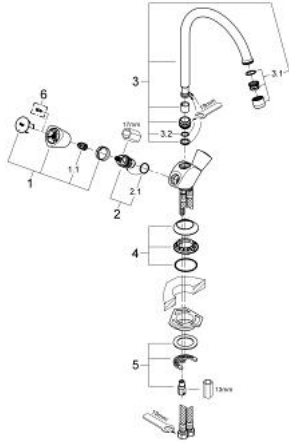

31 067 001 **COSTA S SINK MIXER 1/2"**

**PRODUCT DESCRIPTION**

- metal handles
- heat-insulated
- screwable
- **GROHE StarLight** finish
- ceramic headparts 1/2", 180°
- mousseur
- swivel tubular spout
- swivel area 360°
- flexible connection hoses
- NF approval

31 067 001 **COSTA S SINK MIXER 1/2"**

**SPARE PARTS**

- 1: Handle Costa C (Order-nr. 45995000)
  - 1.1: Snap insert (Order-nr. 0538600M)
  - 2: Ceramic headpart, 1/2" (Order-nr. 45346000)
  - 2.1: O-Ring Ø18,2 x Ø1,7 (Order-nr. 0392400M)
  - 3: Biflo spout (Order-nr. 13213000)
  - 3.1: Flow restrictor (Order-nr. 13928000)
  - 3.2: O-ring dia. 12x2 mm (Order-nr. 0128000M)
  - 4: Escutcheon (Order-nr. 45996000)
  - 5: Shank mounting kit (Order-nr. 46249000)
  - 6: Screw for Costa/Avina products (Order-nr. 48013000)\*
- \* Optional accessories