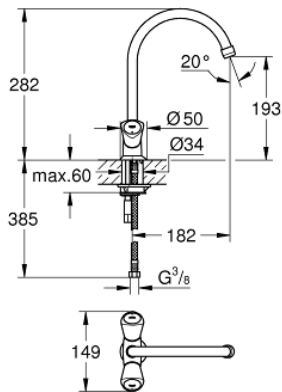

31 067 001 **COSTA S SINK MIXER 1/2"**

**PRODUCT DESCRIPTION**

- metal handles
- heat-insulated
- screwable
- **GROHE StarLight** finish
- ceramic headparts 1/2", 180°
- mousseur
- swivel tubular spout
- swivel area 360°
- flexible connection hoses
- NF approval

31 067 001 **COSTA S SINK MIXER 1/2"**

**SPARE PARTS**

- 1: Handle Costa C (Order-nr. 45995000)
  - 1.1: Snap insert (Order-nr. 0538600M)
  - 2: Ceramic headpart, 1/2" (Order-nr. 45346000)
  - 2.1: O-Ring Ø18,2 x Ø1,7 (Order-nr. 0392400M)
  - 3: Biflo spout (Order-nr. 13213000)
  - 3.1: Flow restrictor (Order-nr. 13928000)
  - 3.2: O-ring dia. 12x2 mm (Order-nr. 0128000M)
  - 4: Escutcheon (Order-nr. 45996000)
  - 5: Shank mounting kit (Order-nr. 46249000)
  - 6: Screw for Costa/Avina products (Order-nr. 48013000)\*
- \* Optional accessories