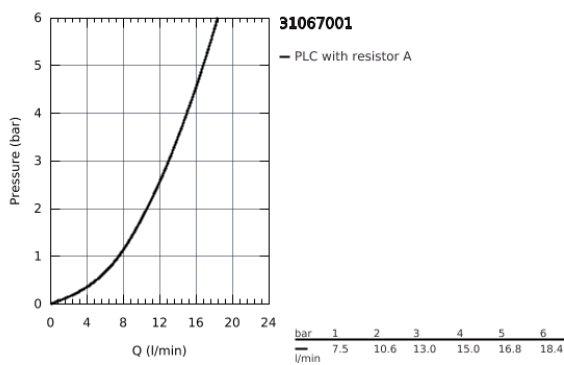

31 067 001 **COSTA S SINK MIXER 1/2"**

**PRODUCT DESCRIPTION**

- metal handles
- heat-insulated
- screwable
- **GROHE StarLight** finish
- ceramic headparts 1/2", 180°
- mousseur
- swivel tubular spout
- swivel area 360°
- flexible connection hoses
- NF approval

31 067 001 **COSTA S SINK MIXER 1/2"**

**SPARE PARTS**

- 1: Handle Costa C (Order-nr. 45995000)
  - 1.1: Snap insert (Order-nr. 0538600M)
  - 2: Ceramic headpart, 1/2" (Order-nr. 45346000)
  - 2.1: O-Ring Ø18,2 x Ø1,7 (Order-nr. 0392400M)
  - 3: Biflo spout (Order-nr. 13213000)
  - 3.1: Flow restrictor (Order-nr. 13928000)
  - 3.2: O-ring dia. 12x2 mm (Order-nr. 0128000M)
  - 4: Escutcheon (Order-nr. 45996000)
  - 5: Shank mounting kit (Order-nr. 46249000)
  - 6: Screw for Costa/Avina products (Order-nr. 48013000)\*
- \* Optional accessories