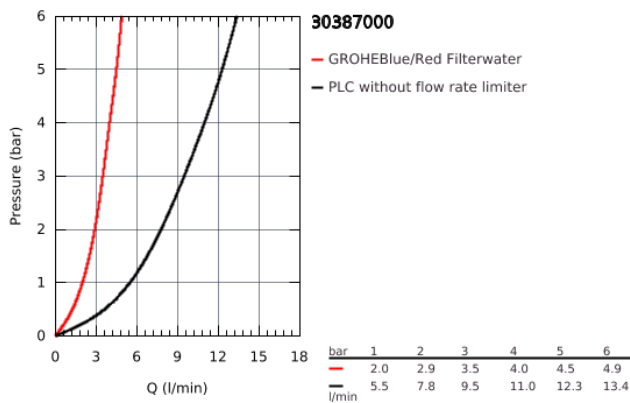

PRODUCT DESCRIPTION

- Consisting of:
- **GROHE Blue** Mono mixer with filter function
- monobloc installation
- C-spout
- handle for filtered table water
- headpart 1/2"
- **GROHE StarLight** chrome finish
- swivel tubular spout
- swivel area 150°

- flexible connection hoses