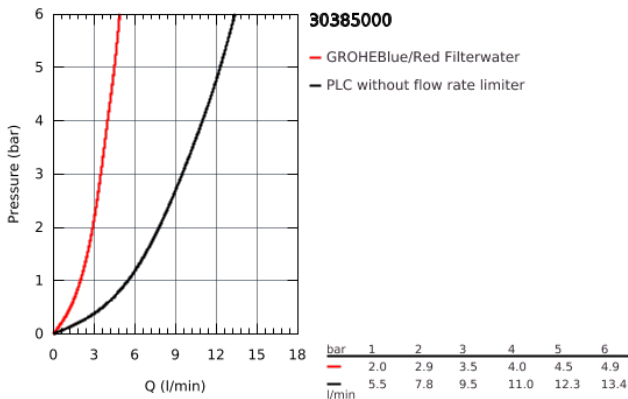

30 385 000 GROHE BLUE PURE STARTER KIT

PRODUCT DESCRIPTION

- Consisting of:
- **GROHE Blue** single-lever sink mixer with filter function
- monobloc installation
- C-spout
- separate handle for filtered water
- headpart 1/2"
- **GROHE StarLight** chrome finish
- 28 mm ceramic cartridge
- with **GROHE SilkMove**
- swivel tubular spout
- swivel area 150°
- separate inner water ways for filtered and non-filtered water
- flexible connection hoses
- GROHE Blue filter head
- GROHE Blue activated carbon filter for premium taste
- Up to 3000 Liters
- filter exchange timer including 2 x AA batteries

30 385 000 GROHE BLUE PURE STARTER KIT

SPARE PARTS

- 1: Lever (Order-nr. 48510000)
- 2: Shield for cross handle (Order-nr. 46581000)
- 3: retaining ring (Order-nr. 07419000)
- 4: Cartridge (Order-nr. 46963000)
- 5: Ceramic headpart, 1/2" (Order-nr. 48509000)
- 6: Flow restrictor (Order-nr. 48194000)
- 7: Support plate (Order-nr. 05334000)
- 8: Shank fastening assembly (Order-nr. 48384000)
- 9: Filter Head (Order-nr. 64508001)
- 10: Activated carbon filter (Order-nr. 40547001)
- 11: Glass carafe (Order-nr. 40405000)*