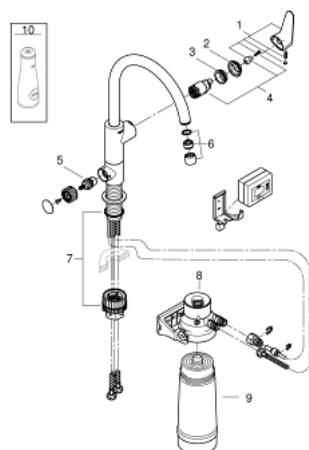

30 385 000 GROHE BLUE PURE STARTER KIT

PRODUCT DESCRIPTION

- Consisting of:
- **GROHE Blue** single-lever sink mixer with filter function
- monobloc installation
- C-spout
- separate handle for filtered water
- headpart 1/2"
- **GROHE StarLight** chrome finish
- 28 mm ceramic cartridge
- with **GROHE SilkMove**
- swivel tubular spout
- swivel area 150°
- separate inner water ways for filtered and non-filtered water
- flexible connection hoses
- GROHE Blue filter head
- GROHE Blue activated carbon filter for premium taste
- Up to 3000 Liters
- filter exchange timer including 2 x AA batteries

30 385 000 GROHE BLUE PURE STARTER KIT

SPARE PARTS

- 1: Lever (Order-nr. 48510000)
- 2: Shield for cross handle (Order-nr. 46581000)
- 3: retaining ring (Order-nr. 07419000)
- 4: Cartridge (Order-nr. 46963000)
- 5: Ceramic headpart, 1/2" (Order-nr. 48509000)
- 6: Flow restrictor (Order-nr. 48194000)
- 7: Support plate (Order-nr. 05334000)
- 8: Shank fastening assembly (Order-nr. 48384000)
- 9: Filter Head (Order-nr. 64508001)
- 10: Activated carbon filter (Order-nr. 40547001)
- 11: Glass carafe (Order-nr. 40405000)*