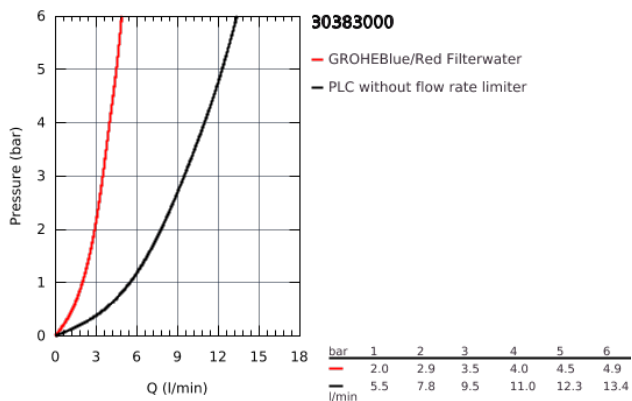

## 30 383 000 GROHE BLUE PURE STARTER KIT

### PRODUCT DESCRIPTION

- Consisting of:
  - **GROHE Blue** single-lever sink mixer with filter function
  - monobloc installation
  - C-spout
  - separate handle for filtered water
  - headpart 1/2"
  - **GROHE StarLight** chrome finish
  - 28 mm ceramic cartridge
- with **GROHE SilkMove**
  - swivel tubular spout
  - swivel area 150°
  - separate inner water ways for filtered and non-filtered water
- flexible connection hoses
- GROHE Blue filter head
- GROHE Blue activated carbon filter for premium taste
- Up to 3000 Liters
- filter exchange timer including 2 x AA batteries