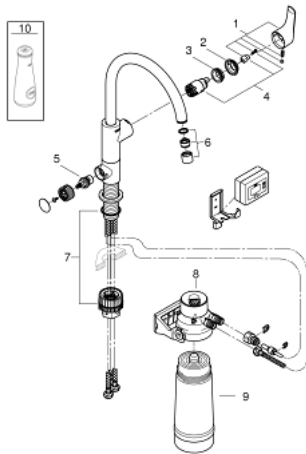

### PRODUCT DESCRIPTION

- Consisting of:
  - **GROHE Blue** single-lever sink mixer with filter function
  - monobloc installation
  - C-spout
  - separate handle for filtered water
  - headpart 1/2"
  - **GROHE StarLight** chrome finish
  - 28 mm ceramic cartridge
- with **GROHE SilkMove**
  - swivel tubular spout
  - swivel area 150°
  - separate inner water ways for filtered and non-filtered water
- flexible connection hoses
- GROHE Blue filter head
- GROHE Blue activated carbon filter for premium taste
- Up to 3000 Liters
- filter exchange timer including 2 x AA batteries

### SPARE PARTS

- 1: Lever (Order-nr. 46900000)
- 2: Shield for cross handle (Order-nr. 46581000)
- 3: retaining ring (Order-nr. 07419000)
- 4: Cartridge (Order-nr. 46963000)
- 5: Ceramic headpart, 1/2" (Order-nr. 48509000)
- 6: Flow restrictor (Order-nr. 48194000)
- 7: Support plate (Order-nr. 05334000)
- 8: Shank fastening assembly (Order-nr. 48384000)
- 9: Filter Head (Order-nr. 64508001)
- 10: Activated carbon filter (Order-nr. 40547001)
- 11: Glass carafe (Order-nr. 40405000)\*