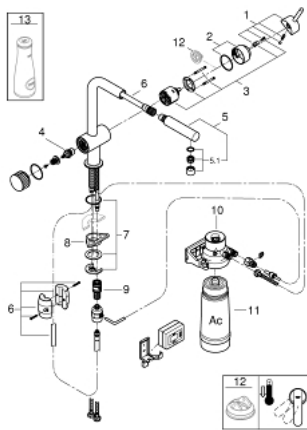

30 382 DC0 GROHE BLUE PURE STARTER KIT

PRODUCT DESCRIPTION

- Consisting of:
- **GROHE Blue** single-lever sink mixer with filter function
- monobloc installation
- L-spout
- **pull out mousseur spout**
- separate handle for filtered water
- headpart 1/2"
- **GROHE StarLight** finish
- **GROHE SilkMove** 46 mm ceramic cartridge
- swivel tubular spout
- swivel area 90°
- separate inner water ways for filtered and non-filtered water

- flexible connection hoses

- GROHE Blue filter head
- GROHE Blue activated carbon filter for premium taste
- Up to 3000 Liters
- filter exchange timer including 2 x AA batteries

30 382 DC0 GROHE BLUE PURE STARTER KIT

SPARE PARTS

- 1: Lever (Order-nr. 46015DC0)
 - 2: Shield for cross handle (Order-nr. 46025DC0)
 - 3: Cartridge (Order-nr. 46048000)
 - 4: Ceramic headpart, 1/2" (Order-nr. 48509000)
 - 5: Hand shower (Order-nr. 46999DC0)
 - 5.1: Flow restrictor (Order-nr. 48194DC0)
 - 6: Hose for pull-out shower (Order-nr. 48378000)
 - 7: Shank mounting kit (Order-nr. 46345000)
 - 8: Support plate (Order-nr. 05334000)
 - 9: Quick coupling (Order-nr. 46315000)
 - 10: Filter Head (Order-nr. 64508001)
 - 11: Activated carbon filter (Order-nr. 40547001)
 - 12: Temperature limiter (Order-nr. 46375000)*
 - 13: Glass carafe (Order-nr. 40405000)*
- * Optional accessories