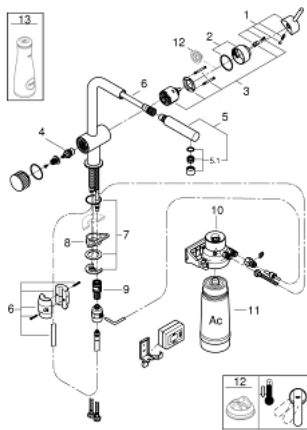

30 382 000 GROHE BLUE PURE STARTER KIT

PRODUCT DESCRIPTION

- Consisting of:
- **GROHE Blue** single-lever sink mixer with filter function
- monobloc installation
- L-spout
- **pull out mousseur spout**
- separate handle for filtered water
- headpart 1/2"
- **GROHE StarLight** chrome finish
- **GROHE SilkMove** 46 mm ceramic cartridge
- swivel tubular spout
- swivel area 90°
- separate inner water ways for filtered and non-filtered water
- flexible connection hoses
- GROHE Blue filter head
- GROHE Blue activated carbon filter for premium taste
- Up to 3000 Liters
- filter exchange timer including 2 x AA batteries

30 382 000 GROHE BLUE PURE STARTER KIT

SPARE PARTS

- 1: Lever (Order-nr. 46015000)
 - 2: Shield for cross handle (Order-nr. 46025000)
 - 3: Cartridge (Order-nr. 46048000)
 - 4: Ceramic headpart, 1/2" (Order-nr. 48509000)
 - 5: Hand shower (Order-nr. 46999000)
 - 5.1: Flow restrictor (Order-nr. 48194000)
 - 6: Hose for pull-out shower (Order-nr. 48378000)
 - 7: Shank mounting kit (Order-nr. 46345000)
 - 8: Support plate (Order-nr. 05334000)
 - 9: Quick coupling (Order-nr. 46315000)
 - 10: Filter Head (Order-nr. 64508001)
 - 11: Activated carbon filter (Order-nr. 40547001)
 - 12: Temperature limiter (Order-nr. 46375000)*
 - 13: Glass carafe (Order-nr. 40405000)*
- * Optional accessories