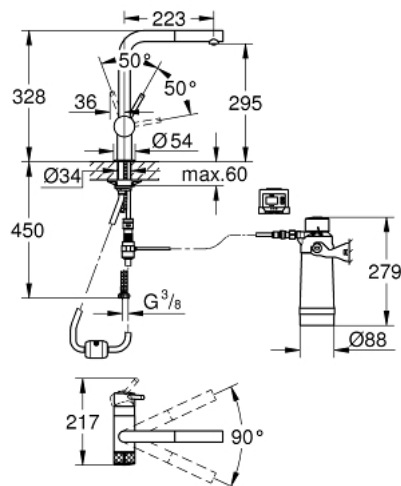

30 382 000 GROHE BLUE PURE STARTER KIT

PRODUCT DESCRIPTION

- Consisting of:
- **GROHE Blue** single-lever sink mixer with filter function
- monobloc installation
- L-spout
- **pull out mousseur spout**
- separate handle for filtered water
- headpart 1/2"
- **GROHE StarLight** chrome finish
- **GROHE SilkMove** 46 mm ceramic cartridge
- swivel tubular spout
- swivel area 90°
- separate inner water ways for filtered and non-filtered water
- flexible connection hoses
- GROHE Blue filter head
- GROHE Blue activated carbon filter for premium taste
- Up to 3000 Liters
- filter exchange timer including 2 x AA batteries

30 382 000 GROHE BLUE PURE STARTER KIT

SPARE PARTS

- 1: Lever (Order-nr. 46015000)
 - 2: Shield for cross handle (Order-nr. 46025000)
 - 3: Cartridge (Order-nr. 46048000)
 - 4: Ceramic headpart, 1/2" (Order-nr. 48509000)
 - 5: Hand shower (Order-nr. 46999000)
 - 5.1: Flow restrictor (Order-nr. 48194000)
 - 6: Hose for pull-out shower (Order-nr. 48378000)
 - 7: Shank mounting kit (Order-nr. 46345000)
 - 8: Support plate (Order-nr. 05334000)
 - 9: Quick coupling (Order-nr. 46315000)
 - 10: Filter Head (Order-nr. 64508001)
 - 11: Activated carbon filter (Order-nr. 40547001)
 - 12: Temperature limiter (Order-nr. 46375000)*
 - 13: Glass carafe (Order-nr. 40405000)*
- * Optional accessories