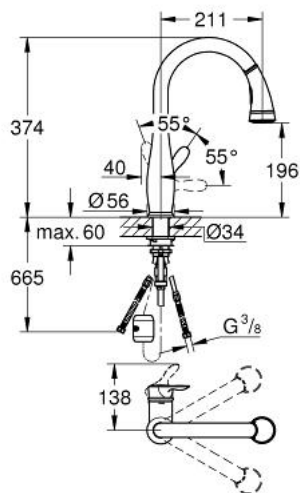

30 215 DC0 PARKFIELD SINGLE-LEVER SINK MIXER 1/2"

PRODUCT DESCRIPTION

- monobloc installation
- **GROHE StarLight** finish
- **GROHE SilkMove** 35 mm ceramic cartridge
- pull-out dual spray control - switches between regular flow and spray
- diverter: mousseur/shower jet
- automatic return to mousseur
- adjustable flow rate limiter
- swivel tubular spout
- swivel area 360°
- integrated non-return valve
- protected against backflow

- flexible connection hoses

- rapid installation system
- min. recommended pressure 0.2 bar

30 215 DC0 PARKFIELD SINGLE-LEVER SINK MIXER 1/2"

SPARE PARTS

- 1: Lever (Order-nr. 46889DC0)
- 2: Screw coupling (Order-nr. 46460000)
- 3: Cartridge (Order-nr. 46374000)
- 4: Shower hose (Order-nr. 48293000)
- 5: Hand shower (Order-nr. 46890ND0)
- 5.1: Flow restrictor (Order-nr. 46711000)
- 5.2: Non-return valve (Order-nr. 08565000)
- 5.3: Strainer (Order-nr. 0676800M)