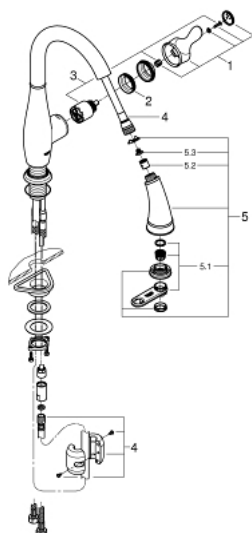

30 215 DC0 PARKFIELD SINGLE-LEVER SINK MIXER 1/2"

PRODUCT DESCRIPTION

- monobloc installation
- **GROHE StarLight** finish
- **GROHE SilkMove** 35 mm ceramic cartridge
- pull-out dual spray control - switches between regular flow and spray
- diverter: mousseur/shower jet
- automatic return to mousseur
- adjustable flow rate limiter
- swivel tubular spout
- swivel area 360°
- integrated non-return valve
- protected against backflow

- flexible connection hoses

- rapid installation system
- min. recommended pressure 0.2 bar

30 215 DC0 PARKFIELD SINGLE-LEVER SINK MIXER 1/2"

SPARE PARTS

- 1: Lever (Order-nr. 46889DC0)
- 2: Screw coupling (Order-nr. 46460000)
- 3: Cartridge (Order-nr. 46374000)
- 4: Shower hose (Order-nr. 48293000)
- 5: Hand shower (Order-nr. 46890ND0)
- 5.1: Flow restrictor (Order-nr. 46711000)
- 5.2: Non-return valve (Order-nr. 08565000)
- 5.3: Strainer (Order-nr. 0676800M)