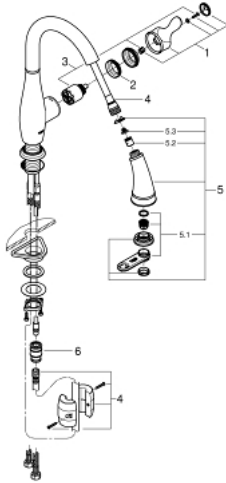

30 215 001 PARKFIELD SINGLE-LEVER SINK MIXER 1/2"

PRODUCT DESCRIPTION

- monobloc installation
- **GROHE StarLight** finish
- **GROHE SilkMove** 35 mm ceramic cartridge
- with integrated temperature limiter
- pull-out dual spray control - switches between regular flow and spray
- diverter: mousseur/shower jet
- automatic return to mousseur
- adjustable flow rate limiter
- swivel tubular spout
- swivel area 360°
- integrated non-return valve
- protected against backflow

- flexible connection hoses

- rapid installation system

30 215 001 PARKFIELD SINGLE-LEVER SINK MIXER 1/2"

SPARE PARTS

- 1: Lever (Order-nr. 46889000)
- 2: Screw coupling (Order-nr. 46460000)
- 3: Cartridge (Order-nr. 46374000)
- 4: Shower hose (Order-nr. 48293000)
- 5: Hand shower (Order-nr. 46890NC0)
- 5.1: Flow restrictor (Order-nr. 46711000)
- 5.2: Non-return valve (Order-nr. 08565000)
- 5.3: Strainer (Order-nr. 0676800M)
- 6: Coupling piece (Order-nr. 46338000)
- 6.1: O-ring $\varnothing 10 \times \varnothing 2,2$ (Order-nr. 0057500M)