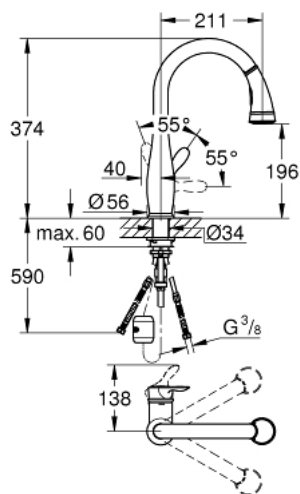

30 215 001 PARKFIELD SINGLE-LEVER SINK MIXER 1/2"

PRODUCT DESCRIPTION

- monobloc installation
- **GROHE StarLight** finish
- **GROHE SilkMove** 35 mm ceramic cartridge
- with integrated temperature limiter
- pull-out dual spray control - switches between regular flow and spray
- diverter: mousseur/shower jet
- automatic return to mousseur
- adjustable flow rate limiter
- swivel tubular spout
- swivel area 360°
- integrated non-return valve
- protected against backflow

- flexible connection hoses

- rapid installation system

30 215 001 PARKFIELD SINGLE-LEVER SINK MIXER 1/2"

SPARE PARTS

- 1: Lever (Order-nr. 46889000)
- 2: Screw coupling (Order-nr. 46460000)
- 3: Cartridge (Order-nr. 46374000)
- 4: Shower hose (Order-nr. 48293000)
- 5: Hand shower (Order-nr. 46890NC0)
- 5.1: Flow restrictor (Order-nr. 46711000)
- 5.2: Non-return valve (Order-nr. 08565000)
- 5.3: Strainer (Order-nr. 0676800M)
- 6: Coupling piece (Order-nr. 46338000)
- 6.1: O-ring $\varnothing 10 \times \varnothing 2,2$ (Order-nr. 0057500M)