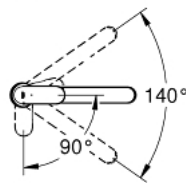

### 30 199 000 EUROSMART COSMOPOLITAN SINGLE-LEVER SINK MIXER 1/2"

**PRODUCT DESCRIPTION**

- medium spout
- monobloc installation
- **GROHE StarLight** finish
- **GROHE SilkMove** 35 mm ceramic cartridge with Eco-Override-Stop and cold start function
- mousseur
- adjustable flow rate limiter
- swivel tubular spout
- swivel area 140°
- flexible connection hoses
- rapid installation system
- Qualitel approval

30 199 000 **EUROSMART COSMOPOLITAN SINGLE-LEVER SINK MIXER 1/2"**

**SPARE PARTS**

- 1: Lever (Order-nr. 46828000)
  - 2: Shield for cross handle (Order-nr. 46492000)
  - 3: Screw ring (Order-nr. 46815000)
  - 4: Cartridge (Order-nr. 46824000)
  - 5: Replacement kit for seal (Order-nr. 46760000)
  - 6: Flow restrictor (Order-nr. 13929000)
  - 7: Shank mounting kit (Order-nr. 46249000)
  - 8: Mounting wrench (Order-nr. 19017000)\*
  - 9: Socket Spanner (Order-nr. 19332000)\*
- \* Optional accessories