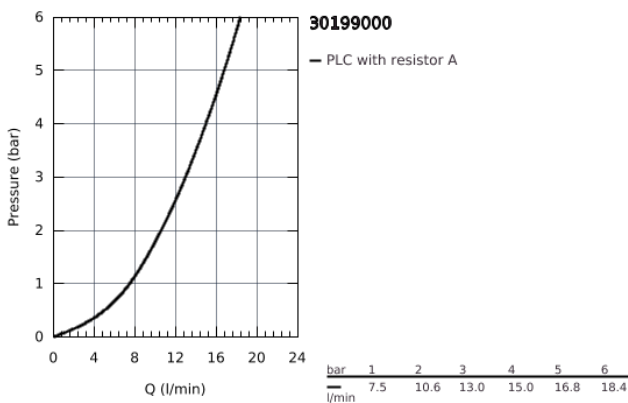

### 30 199 000 EUROSMART COSMOPOLITAN SINGLE-LEVER SINK MIXER 1/2"

**PRODUCT DESCRIPTION**

- medium spout
- monobloc installation
- **GROHE StarLight** finish
- **GROHE SilkMove** 35 mm ceramic cartridge with Eco-Override-Stop and cold start function
- mousseur
- adjustable flow rate limiter
- swivel tubular spout
- swivel area 140°
- flexible connection hoses
- rapid installation system
- Qualitel approval

30 199 000 **EUROSMART COSMOPOLITAN SINGLE-LEVER SINK MIXER 1/2"**

**SPARE PARTS**

- 1: Lever (Order-nr. 46828000)
  - 2: Shield for cross handle (Order-nr. 46492000)
  - 3: Screw ring (Order-nr. 46815000)
  - 4: Cartridge (Order-nr. 46824000)
  - 5: Replacement kit for seal (Order-nr. 46760000)
  - 6: Flow restrictor (Order-nr. 13929000)
  - 7: Shank mounting kit (Order-nr. 46249000)
  - 8: Mounting wrench (Order-nr. 19017000)\*
  - 9: Socket Spanner (Order-nr. 19332000)\*
- \* Optional accessories