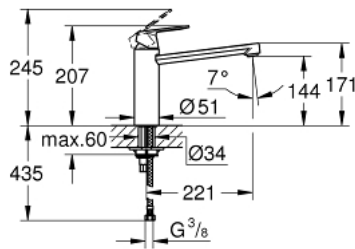

### 30 199 000 EUROSMART COSMOPOLITAN SINGLE-LEVER SINK MIXER 1/2"

**PRODUCT DESCRIPTION**

- medium spout
- monobloc installation
- **GROHE StarLight** finish
- **GROHE SilkMove** 35 mm ceramic cartridge with Eco-Override-Stop and cold start function
- mousseur
- adjustable flow rate limiter
- swivel tubular spout
- swivel area 140°
- flexible connection hoses
- rapid installation system
- Qualitel approval

30 199 000 **EUROSMART COSMOPOLITAN SINGLE-LEVER SINK MIXER 1/2"**

**SPARE PARTS**

- 1: Lever (Order-nr. 46828000)
  - 2: Shield for cross handle (Order-nr. 46492000)
  - 3: Screw ring (Order-nr. 46815000)
  - 4: Cartridge (Order-nr. 46824000)
  - 5: Replacement kit for seal (Order-nr. 46760000)
  - 6: Flow restrictor (Order-nr. 13929000)
  - 7: Shank mounting kit (Order-nr. 46249000)
  - 8: Mounting wrench (Order-nr. 19017000)\*
  - 9: Socket Spanner (Order-nr. 19332000)\*
- \* Optional accessories