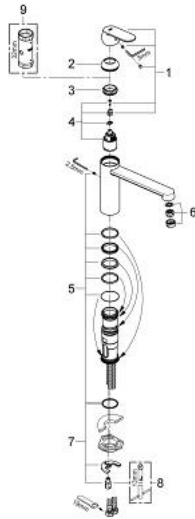

### 30 199 000 EUROSMART COSMOPOLITAN SINGLE-LEVER SINK MIXER 1/2"

**PRODUCT DESCRIPTION**

- medium spout
- monobloc installation
- **GROHE StarLight** finish
- **GROHE SilkMove** 35 mm ceramic cartridge with Eco-Override-Stop and cold start function
- mousseur
- adjustable flow rate limiter
- swivel tubular spout
- swivel area 140°
- flexible connection hoses
- rapid installation system
- Qualitel approval

30 199 000 **EUROSMART COSMOPOLITAN SINGLE-LEVER SINK MIXER 1/2"**

**SPARE PARTS**

- 1: Lever (Order-nr. 46828000)
  - 2: Shield for cross handle (Order-nr. 46492000)
  - 3: Screw ring (Order-nr. 46815000)
  - 4: Cartridge (Order-nr. 46824000)
  - 5: Replacement kit for seal (Order-nr. 46760000)
  - 6: Flow restrictor (Order-nr. 13929000)
  - 7: Shank mounting kit (Order-nr. 46249000)
  - 8: Mounting wrench (Order-nr. 19017000)\*
  - 9: Socket Spanner (Order-nr. 19332000)\*
- \* Optional accessories