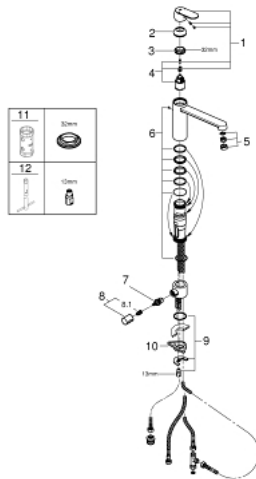

30 195 000 **EUROSMART COSMOPOLITAN SINGLE-LEVER SINK MIXER 1/2"**

PRODUCT DESCRIPTION

- integrated stop valve
 - medium spout
 - monobloc installation
 - **GROHE StarLight** finish
 - **GROHE SilkMove** 35 mm ceramic cartridge
 - mousseur
 - adjustable flow rate limiter
 - swivel tubular spout
 - swivel area 140°
 - rapid installation system
-
- flexible connection hoses

30 195 000 EUROSMART COSMOPOLITAN SINGLE-LEVER SINK MIXER 1/2"

SPARE PARTS

- 1: Lever (Order-nr. 46681000)
 - 2: Shield for cross handle (Order-nr. 46492000)
 - 3: Screw ring (Order-nr. 46815000)
 - 4: Cartridge (Order-nr. 46374000)
 - 5: Flow restrictor (Order-nr. 13929000)
 - 6: Replacement kit for seal (Order-nr. 46760000)
 - 7: Headpart ceramic (Order-nr. 46318000)
 - 8: Handle for shut-off valve (Order-nr. 46767000)
 - 8.1: Snap insert (Order-nr. 0538600M)
 - 9: Shank mounting kit (Order-nr. 46249000)
 - 10: Support plate (Order-nr. 05334000)
 - 11: Socket Spanner (Order-nr. 19332000)*
 - 12: Mounting wrench (Order-nr. 19017000)*
- * Optional accessories