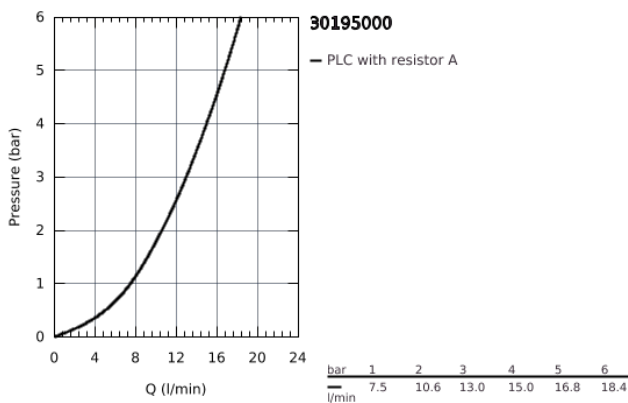

30 195 000 **EUROSMART COSMOPOLITAN SINGLE-LEVER SINK MIXER 1/2"**

PRODUCT DESCRIPTION

- integrated stop valve
 - medium spout
 - monobloc installation
 - **GROHE StarLight** finish
 - **GROHE SilkMove** 35 mm ceramic cartridge
 - mousseur
 - adjustable flow rate limiter
 - swivel tubular spout
 - swivel area 140°
 - rapid installation system
-
- flexible connection hoses

30 195 000 EUROSMART COSMOPOLITAN SINGLE-LEVER SINK MIXER 1/2"

SPARE PARTS

- 1: Lever (Order-nr. 46681000)
 - 2: Shield for cross handle (Order-nr. 46492000)
 - 3: Screw ring (Order-nr. 46815000)
 - 4: Cartridge (Order-nr. 46374000)
 - 5: Flow restrictor (Order-nr. 13929000)
 - 6: Replacement kit for seal (Order-nr. 46760000)
 - 7: Headpart ceramic (Order-nr. 46318000)
 - 8: Handle for shut-off valve (Order-nr. 46767000)
 - 8.1: Snap insert (Order-nr. 0538600M)
 - 9: Shank mounting kit (Order-nr. 46249000)
 - 10: Support plate (Order-nr. 05334000)
 - 11: Socket Spanner (Order-nr. 19332000)*
 - 12: Mounting wrench (Order-nr. 19017000)*
- * Optional accessories