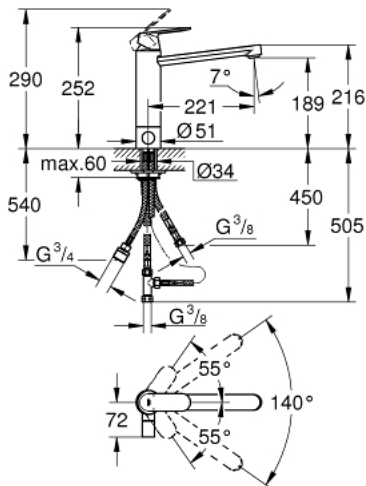

30 195 000 **EUROSMART COSMOPOLITAN SINGLE-LEVER SINK MIXER 1/2"**

PRODUCT DESCRIPTION

- integrated stop valve
 - medium spout
 - monobloc installation
 - **GROHE StarLight** finish
 - **GROHE SilkMove** 35 mm ceramic cartridge
 - mousseur
 - adjustable flow rate limiter
 - swivel tubular spout
 - swivel area 140°
 - rapid installation system
-
- flexible connection hoses

30 195 000 EUROSMART COSMOPOLITAN SINGLE-LEVER SINK MIXER 1/2"

SPARE PARTS

- 1: Lever (Order-nr. 46681000)
 - 2: Shield for cross handle (Order-nr. 46492000)
 - 3: Screw ring (Order-nr. 46815000)
 - 4: Cartridge (Order-nr. 46374000)
 - 5: Flow restrictor (Order-nr. 13929000)
 - 6: Replacement kit for seal (Order-nr. 46760000)
 - 7: Headpart ceramic (Order-nr. 46318000)
 - 8: Handle for shut-off valve (Order-nr. 46767000)
 - 8.1: Snap insert (Order-nr. 0538600M)
 - 9: Shank mounting kit (Order-nr. 46249000)
 - 10: Support plate (Order-nr. 05334000)
 - 11: Socket Spanner (Order-nr. 19332000)*
 - 12: Mounting wrench (Order-nr. 19017000)*
- * Optional accessories