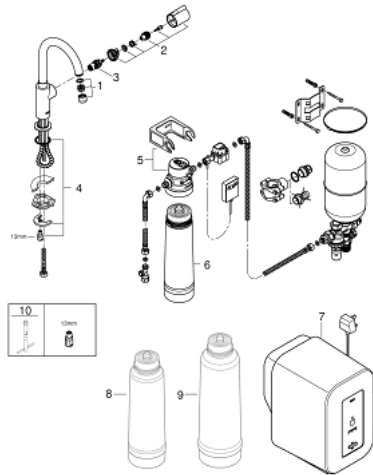

## 30 060 000 GROHE RED® PILLAR TAP AND SINGLE-BOILER (4 LITERS)

### SPARE PARTS

- 1: Flow restrictor (Order-nr. 13999000)
  - 2: Handle (Order-nr. 46985000)
  - 3: Headpart (Order-nr. 46678000)
  - 4: Shank mounting kit (Order-nr. 46249000)
  - 5: Filter Head (Order-nr. 64508001)
  - 6: Filter S-Size (Order-nr. 40404001)
  - 7: Single boiler (EU) (Order-nr. 40420000)
  - 8: Filter M-Size (Order-nr. 40430001)\*
  - 9: Filter L-Size (Order-nr. 40412001)\*
  - 10: Mounting wrench (Order-nr. 19017000)\*
- \* Optional accessories