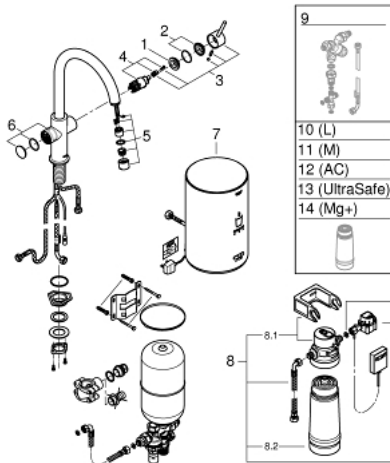

30 058 DL1 GROHE RED TAP AND M SIZE BOILER

SPARE PARTS

- 1: retaining ring (Order-nr. 07419000)
 - 4: Cartridge (Order-nr. 46580000)
 - 5: Please contact spare-part-info@grohe.com (Order-nr. NOSPAREPART)
 - 6: Operating unit (Order-nr. 46997DL0)
 - 7: Boiler Size M (Order-nr. 40842001)
 - 8: Filter with filter head (Order-nr. 40438001)
 - 8.1: Filter Head (Order-nr. 64508001)
 - 8.2: Filter S-Size (Order-nr. 40404001)
 - 9: Mixing valve (Order-nr. 40841001)*
 - 10: Filter L-Size (Order-nr. 40412001)*
 - 11: Filter M-Size (Order-nr. 40430001)*
 - 12: Activated carbon filter (Order-nr. 40547001)*
 - 13: UltraSafe filter (Order-nr. 40575001)*
 - 14: Magnesium+ Filter (Order-nr. 40691001)*
- * Optional accessories