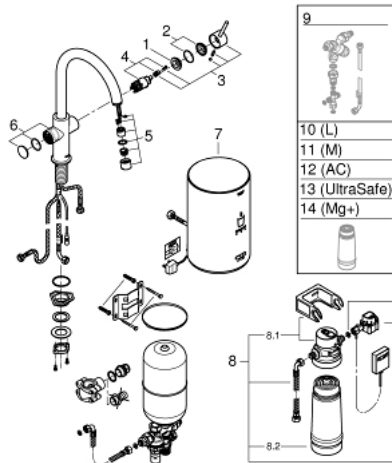

30 058 AL1 GROHE RED TAP AND M SIZE BOILER

SPARE PARTS

- 1: retaining ring (Order-nr. 07419000)
 - 2: Shield for cross handle (Order-nr. 46581AL0)
 - 3: Lever (Order-nr. 46957AL0)
 - 4: Cartridge (Order-nr. 46580000)
 - 5: Flow control (Order-nr. 48370AL0)
 - 6: Operating unit (Order-nr. 46997AL0)
 - 7: Boiler Size M (Order-nr. 40842001)
 - 8: Filter with filter head (Order-nr. 40438001)
 - 8.1: Filter Head (Order-nr. 64508001)
 - 8.2: Filter S-Size (Order-nr. 40404001)
 - 9: Mixing valve (Order-nr. 40841001)*
 - 10: Filter L-Size (Order-nr. 40412001)*
 - 11: Filter M-Size (Order-nr. 40430001)*
 - 12: Activated carbon filter (Order-nr. 40547001)*
 - 13: UltraSafe filter (Order-nr. 40575001)*
 - 14: Magnesium+ Filter (Order-nr. 40691001)*
- * Optional accessories