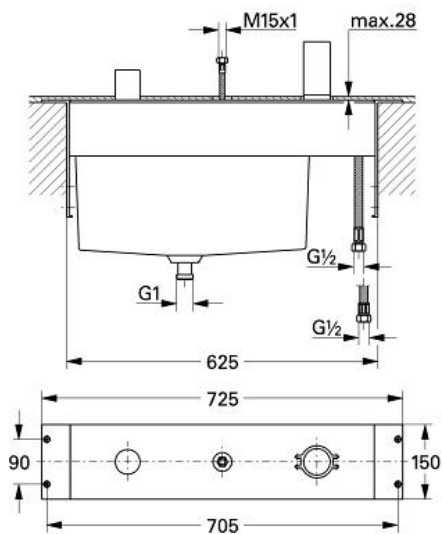

3-hole single-lever bath combination

MODEL # 33339000

Pure Freude
an Wasser

Product Description:

3-hole single-lever bath combination

Standard Specification:

**baseframe for installation
under tiled surround
without finishing trim set**

mounting plate and base frame
46 mm cartridge with **GROHE SilkMove**

and spout fixing pre-assembled

flexible connection hoses

connection for shower hose

drainage box with

integrated outlet for splash water