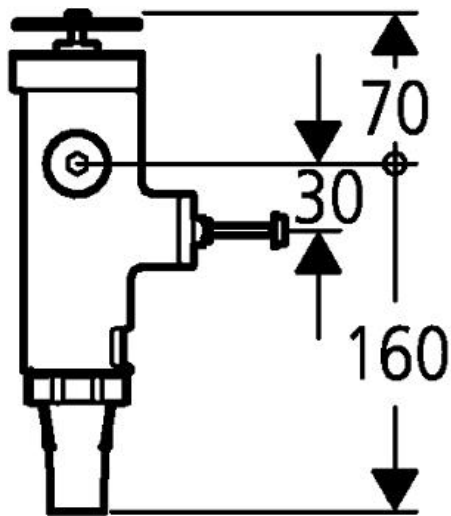

Flush valve for WC

MODEL # 43997000

Pure Freude
an Wasser

GROHE

Product Description:

Flush valve for WC

Standard Specification:

3/4"

retrofit for 677.00.500/677.03.500/680.00.500

for low pressure 12mm bore

without stop valve

without flush pipe

reference:

Model 677. with stainless steel actuation is to be replaced by ref. 43 997 and 43 179 P00 (plastic actuation).