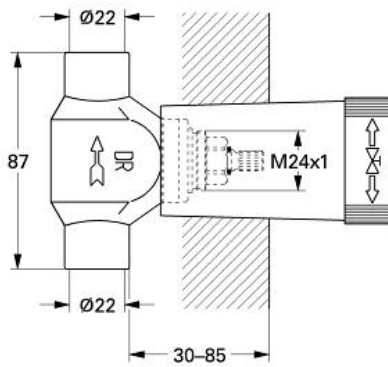

Concealed valve 3/4"

MODEL # 29804000

Pure Freude
an Wasser

GROHE

Product Description:

Concealed valve 3/4"

Standard Specification:

with pre-installed headpart 3/4"
short spindle
protection sleeve
soldered connection Ø22 mm
DR-brass