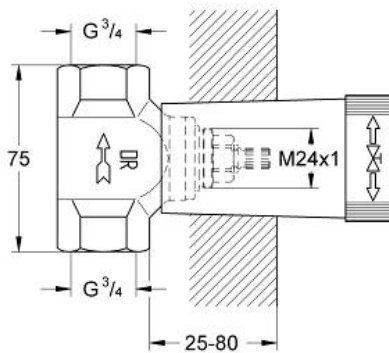

Concealed stop valve 3/4"

MODEL # 29813000

Pure Freude
an Wasser

GROHE

Product Description:

Concealed stop valve 3/4"

Standard Specification:

pre-assembled ceramic headpart 3/4"
90°
threaded union 3/4"
installation depth adjustable
25 - 80 mm
DR-brass