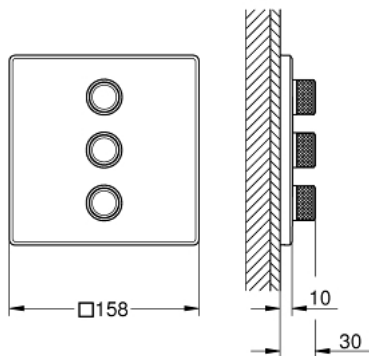

## 29 127 AL0 TRIPLE VOLUME CONTROL TRIM

### PRODUCT DESCRIPTION

- set for final installation for
- GROHE Rapido SmartBox 35 600/35 604/35 601
- metal wall escutcheon with **GROHE FastFixation** (covered escutcheon and shaft sealing, covered fixing), retroactively 6° adjustable
- 10 mm thin profile escutcheon
- **GROHE StarLight** finish
- 
- **GROHE SmartControl** push for ON-OFF, turn for volume adjustment from EcoJoy to full flow
- exchangeable symbols
- multiple outlets can be run simultaneously
- **without roughing-in-set**
- flow performance:
  - outlet D = 28 l/min
  - outlet E = 28 l/min
  - outlet A = 28 l/min
  - outlet D+E+A = 65 l/min
- optional flow reducer for CALGreen compliance included

### SPARE PARTS

1: WC push button (Order-nr. 48361AL0)

2: Escutcheon (Order-nr. 48368AL0)

3: Mounting plate (Order-nr. 48365000)

4: Cartridge (Order-nr. 48359000)

4.1: Spindle (Order-nr. 49088000)

5: Sealing washer (Order-nr. 48360000)

6: Universal extension set single-lever mixers, 25 mm (Order-nr. 14048000)\*

\* Optional accessories