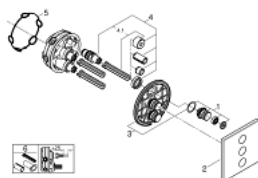

## 29 127 AL0 TRIPLE VOLUME CONTROL TRIM

### PRODUCT DESCRIPTION

- set for final installation for
- GROHE Rapido SmartBox 35 600/35 604/35 601
- metal wall escutcheon with **GROHE FastFixation** (covered escutcheon and shaft sealing, covered fixing), retroactively 6° adjustable
- 10 mm thin profile escutcheon
- **GROHE StarLight** finish
- 
- **GROHE SmartControl** push for ON-OFF, turn for volume adjustment from EcoJoy to full flow
- exchangeable symbols
- multiple outlets can be run simultaneously
- **without roughing-in-set**
- flow performance:
  - outlet D = 28 l/min
  - outlet E = 28 l/min
  - outlet A = 28 l/min
  - outlet D+E+A = 65 l/min
- optional flow reducer for CALGreen compliance included

### SPARE PARTS

1: WC push button (Order-nr. 48361AL0)

2: Escutcheon (Order-nr. 48368AL0)

3: Mounting plate (Order-nr. 48365000)

4: Cartridge (Order-nr. 48359000)

4.1: Spindle (Order-nr. 49088000)

5: Sealing washer (Order-nr. 48360000)

6: Universal extension set single-lever mixers, 25 mm (Order-nr. 14048000)\*

\* Optional accessories