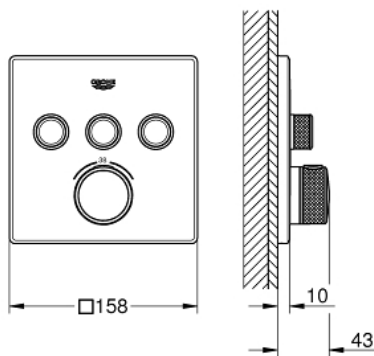

### PRODUCT DESCRIPTION

- set for final installation for
- GROHE Rapido SmartBox 35 600/35 604
- metal wall escutcheon with **GROHE FastFixation** (covered escutcheon and shaft sealing, covered fixing), retroactively 6° adjustable
- **GROHE StarLight** finish
- 
- **GROHE SmartControl** push for ON-OFF, turn for volume adjustment from EcoJoy to full flow
- exchangeable symbols
- **GROHE TurboStat** compact cartridge with wax thermoelement
- **GROHE SafeStop** safety button at 38°C  
( calibration required )
- **GROHE SafeStop Plus** optional temperature limiter at 43°C or 46°C included
- built-in non return valve and dirt strainers
- multiple outlets can be run simultaneously
- **without roughing-in-set**
- flow performance:
  - outlet A = 23 l/min
  - outlet B = 27 l/min
  - outlet C = 23 l/min
  - outlet A + B = 33 l/min
  - outlet A + B + C = 36 l/min