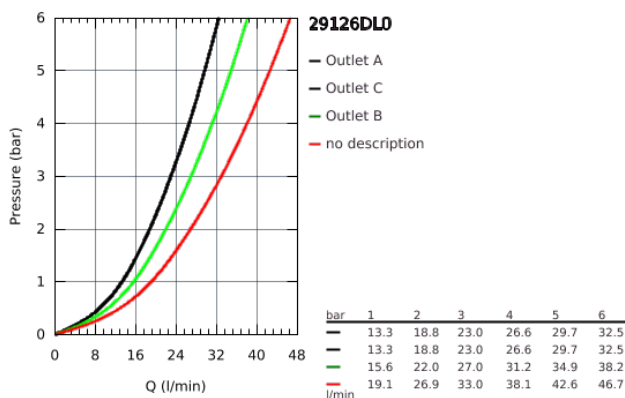

### PRODUCT DESCRIPTION

- set for final installation for
- GROHE Rapido SmartBox 35 600/35 604
- metal wall escutcheon with **GROHE FastFixation** (covered escutcheon and shaft sealing, covered fixing), retroactively 6° adjustable
- **GROHE StarLight** finish
- 
- **GROHE SmartControl** push for ON-OFF, turn for volume adjustment from EcoJoy to full flow
- exchangeable symbols
- **GROHE TurboStat** compact cartridge with wax thermoelement
- **GROHE SafeStop** safety button at 38°C  
( calibration required )
- **GROHE SafeStop Plus** optional temperature limiter at 43°C or 46°C included
- built-in non return valve and dirt strainers
- multiple outlets can be run simultaneously
- **without roughing-in-set**
- flow performance:
  - outlet A = 23 l/min
  - outlet B = 27 l/min
  - outlet C = 23 l/min
  - outlet A + B = 33 l/min
  - outlet A + B + C = 36 l/min