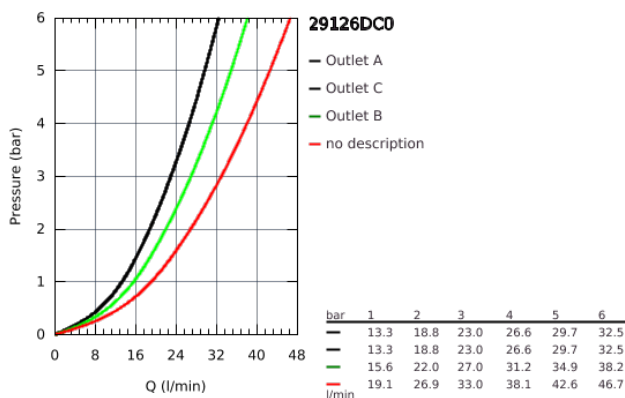

29 126 DC0 THERMOSTAT FOR CONCEALED INSTALLATION WITH 3 VALVES

PRODUCT DESCRIPTION

- set for final installation for
- GROHE Rapido SmartBox 35 600/35 604
- metal wall escutcheon with **GROHE FastFixation** (covered escutcheon and shaft sealing, covered fixing), retroactively 6° adjustable
- **GROHE StarLight** finish
-
- **GROHE SmartControl** push for ON-OFF, turn for volume adjustment from EcoJoy to full flow
- exchangeable symbols
- **GROHE TurboStat** compact cartridge with wax thermostatic element
- **GROHE SafeStop** safety button at 38°C
(calibration required)
- **GROHE SafeStop Plus** optional temperature limiter at 43°C or 46°C included
- built-in non return valve and dirt strainers
- multiple outlets can be run simultaneously
- **without roughing-in-set**
- flow performance:
 - outlet A = 23 l/min
 - outlet B = 27 l/min
 - outlet C = 23 l/min
 - outlet A + B = 33 l/min
 - outlet A + B + C = 36 l/min

29 126 DC0 THERMOSTAT FOR CONCEALED INSTALLATION WITH 3 VALVES

29 126 DC0 THERMOSTAT FOR CONCEALED INSTALLATION WITH 3 VALVES

SPARE PARTS

- 1: Mounting plate (Order-nr. 48362000)
 - 2: Temperature control handle (Order-nr. 49029DC0)
 - 3: Escutcheon (Order-nr. 49042DC0)
 - 4: WC push button (Order-nr. 48361DC0)
 - 5: Cartridge (Order-nr. 48359000)
 - 5.1: Spindle (Order-nr. 49088000)
 - 6: Thermostatic compact cartridge 3/4" (Order-nr. 49028000)
 - 7: Non-return valves (Order-nr. 47979000)
 - 8: Sealing washer (Order-nr. 48360000)
 - 9: Socket Spanner (Order-nr. 49059000)*
 - 10: GROHE TurboStat cartridge 3/4" (Order-nr. 49003000)*
 - 11: Service stops (Order-nr. 1405300M)*
 - 12: Universal extension set single-lever mixers, 25 mm (Order-nr. 14048000)*
- * Optional accessories