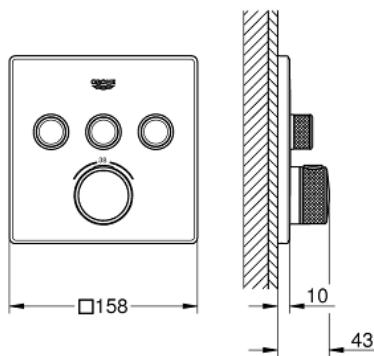

29 126 DC0 THERMOSTAT FOR CONCEALED INSTALLATION WITH 3 VALVES

PRODUCT DESCRIPTION

- set for final installation for
- GROHE Rapido SmartBox 35 600/35 604
- metal wall escutcheon with **GROHE FastFixation** (covered escutcheon and shaft sealing, covered fixing), retroactively 6° adjustable
- **GROHE StarLight** finish
-
- **GROHE SmartControl** push for ON-OFF, turn for volume adjustment from EcoJoy to full flow
- exchangeable symbols
- **GROHE TurboStat** compact cartridge with wax thermostatic element
- **GROHE SafeStop** safety button at 38°C
(calibration required)
- **GROHE SafeStop Plus** optional temperature limiter at 43°C or 46°C included
- built-in non return valve and dirt strainers
- multiple outlets can be run simultaneously
- **without roughing-in-set**
- flow performance:
 - outlet A = 23 l/min
 - outlet B = 27 l/min
 - outlet C = 23 l/min
 - outlet A + B = 33 l/min
 - outlet A + B + C = 36 l/min

29 126 DC0 THERMOSTAT FOR CONCEALED INSTALLATION WITH 3 VALVES

29 126 DC0 THERMOSTAT FOR CONCEALED INSTALLATION WITH 3 VALVES

SPARE PARTS

- 1: Mounting plate (Order-nr. 48362000)
 - 2: Temperature control handle (Order-nr. 49029DC0)
 - 3: Escutcheon (Order-nr. 49042DC0)
 - 4: WC push button (Order-nr. 48361DC0)
 - 5: Cartridge (Order-nr. 48359000)
 - 5.1: Spindle (Order-nr. 49088000)
 - 6: Thermostatic compact cartridge 3/4" (Order-nr. 49028000)
 - 7: Non-return valves (Order-nr. 47979000)
 - 8: Sealing washer (Order-nr. 48360000)
 - 9: Socket Spanner (Order-nr. 49059000)*
 - 10: GROHE TurboStat cartridge 3/4" (Order-nr. 49003000)*
 - 11: Service stops (Order-nr. 1405300M)*
 - 12: Universal extension set single-lever mixers, 25 mm (Order-nr. 14048000)*
- * Optional accessories