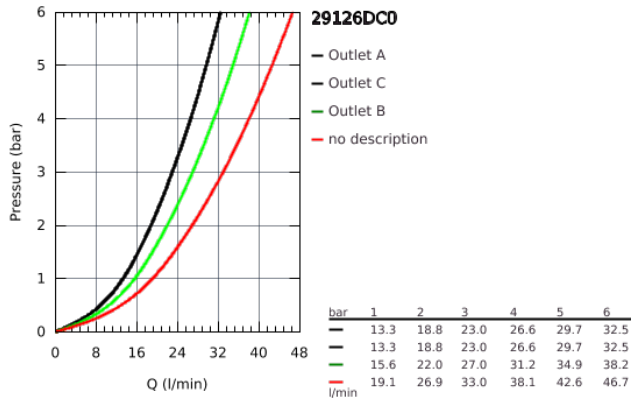

29 126 DC0 THERMOSTAT FOR CONCEALED INSTALLATION WITH 3 VALVES

PRODUCT DESCRIPTION

- set for final installation for
- GROHE Rapido SmartBox 35 600/35 604
- metal wall escutcheon with **GROHE FastFixation** (covered escutcheon and shaft sealing, covered fixing), retroactively 6° adjustable
- **GROHE StarLight** finish
-
- **GROHE SmartControl** push for ON-OFF, turn for volume adjustment from EcoJoy to full flow
- exchangeable symbols
- **GROHE TurboStat** compact cartridge with wax thermostatic element
- **GROHE SafeStop** safety button at 38°C
(calibration required)
- **GROHE SafeStop Plus** optional temperature limiter at 43°C or 46°C included
- built-in non return valve and dirt strainers
- multiple outlets can be run simultaneously
- **without roughing-in-set**
- flow performance:
 - outlet A = 23 l/min
 - outlet B = 27 l/min
 - outlet C = 23 l/min
 - outlet A + B = 33 l/min
 - outlet A + B + C = 36 l/min

29 126 DC0 THERMOSTAT FOR CONCEALED INSTALLATION WITH 3 VALVES

29 126 DC0 THERMOSTAT FOR CONCEALED INSTALLATION WITH 3 VALVES

SPARE PARTS

- 1: Mounting plate (Order-nr. 48362000)
 - 2: Temperature control handle (Order-nr. 49029DC0)
 - 3: Escutcheon (Order-nr. 49042DC0)
 - 4: WC push button (Order-nr. 48361DC0)
 - 5: Cartridge (Order-nr. 48359000)
 - 5.1: Spindle (Order-nr. 49088000)
 - 6: Thermostatic compact cartridge 3/4" (Order-nr. 49028000)
 - 7: Non-return valves (Order-nr. 47979000)
 - 8: Sealing washer (Order-nr. 48360000)
 - 9: Socket Spanner (Order-nr. 49059000)*
 - 10: GROHE TurboStat cartridge 3/4" (Order-nr. 49003000)*
 - 11: Service stops (Order-nr. 1405300M)*
 - 12: Universal extension set single-lever mixers, 25 mm (Order-nr. 14048000)*
- * Optional accessories