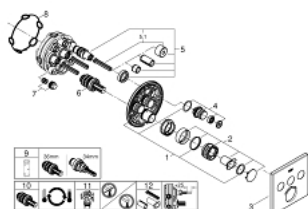

29 126 DC0 THERMOSTAT FOR CONCEALED INSTALLATION WITH 3 VALVES

PRODUCT DESCRIPTION

- set for final installation for
- GROHE Rapido SmartBox 35 600/35 604
- metal wall escutcheon with **GROHE FastFixation** (covered escutcheon and shaft sealing, covered fixing), retroactively 6° adjustable
- **GROHE StarLight** finish
-
- **GROHE SmartControl** push for ON-OFF, turn for volume adjustment from EcoJoy to full flow
- exchangeable symbols
- **GROHE TurboStat** compact cartridge with wax thermostatic element
- **GROHE SafeStop** safety button at 38°C
(calibration required)
- **GROHE SafeStop Plus** optional temperature limiter at 43°C or 46°C included
- built-in non return valve and dirt strainers
- multiple outlets can be run simultaneously
- **without roughing-in-set**
- flow performance:
 - outlet A = 23 l/min
 - outlet B = 27 l/min
 - outlet C = 23 l/min
 - outlet A + B = 33 l/min
 - outlet A + B + C = 36 l/min

29 126 DC0 THERMOSTAT FOR CONCEALED INSTALLATION WITH 3 VALVES

29 126 DC0 THERMOSTAT FOR CONCEALED INSTALLATION WITH 3 VALVES

SPARE PARTS

- 1: Mounting plate (Order-nr. 48362000)
 - 2: Temperature control handle (Order-nr. 49029DC0)
 - 3: Escutcheon (Order-nr. 49042DC0)
 - 4: WC push button (Order-nr. 48361DC0)
 - 5: Cartridge (Order-nr. 48359000)
 - 5.1: Spindle (Order-nr. 49088000)
 - 6: Thermostatic compact cartridge 3/4" (Order-nr. 49028000)
 - 7: Non-return valves (Order-nr. 47979000)
 - 8: Sealing washer (Order-nr. 48360000)
 - 9: Socket Spanner (Order-nr. 49059000)*
 - 10: GROHE TurboStat cartridge 3/4" (Order-nr. 49003000)*
 - 11: Service stops (Order-nr. 1405300M)*
 - 12: Universal extension set single-lever mixers, 25 mm (Order-nr. 14048000)*
- * Optional accessories