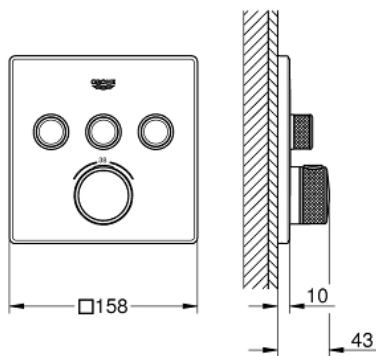

29 126 AL0 THERMOSTAT FOR CONCEALED INSTALLATION WITH 3 VALVES

PRODUCT DESCRIPTION

- set for final installation for
- GROHE Rapido SmartBox 35 600/35 604
- metal wall escutcheon with **GROHE FastFixation** (covered escutcheon and shaft sealing, covered fixing), retroactively 6° adjustable
- **GROHE StarLight** finish
-
- **GROHE SmartControl** push for ON-OFF, turn for volume adjustment from EcoJoy to full flow
- exchangeable symbols
- **GROHE TurboStat** compact cartridge with wax thermoelement
- **GROHE SafeStop** safety button at 38°C
(calibration required)
- **GROHE SafeStop Plus** optional temperature limiter at 43°C or 46°C included
- built-in non return valve and dirt strainers
- multiple outlets can be run simultaneously
- **without roughing-in-set**
- flow performance:
 - outlet A = 23 l/min
 - outlet B = 27 l/min
 - outlet C = 23 l/min
 - outlet A + B = 33 l/min
 - outlet A + B + C = 36 l/min

29 126 AL0 THERMOSTAT FOR CONCEALED INSTALLATION WITH 3 VALVES

29 126 AL0 THERMOSTAT FOR CONCEALED INSTALLATION WITH 3 VALVES

SPARE PARTS

- 1: Mounting plate (Order-nr. 48362000)
 - 2: Temperature control handle (Order-nr. 49029AL0)
 - 3: Escutcheon (Order-nr. 49042AL0)
 - 4: WC push button (Order-nr. 48361AL0)
 - 5: Cartridge (Order-nr. 48359000)
 - 5.1: Spindle (Order-nr. 49088000)
 - 6: Thermostatic compact cartridge 3/4" (Order-nr. 49028000)
 - 7: Non-return valves (Order-nr. 47979000)
 - 8: Sealing washer (Order-nr. 48360000)
 - 9: Socket Spanner (Order-nr. 49059000)*
 - 10: GROHE TurboStat cartridge 3/4" (Order-nr. 49003000)*
 - 11: Service stops (Order-nr. 1405300M)*
 - 12: Universal extension set single-lever mixers, 25 mm (Order-nr. 14048000)*
- * Optional accessories