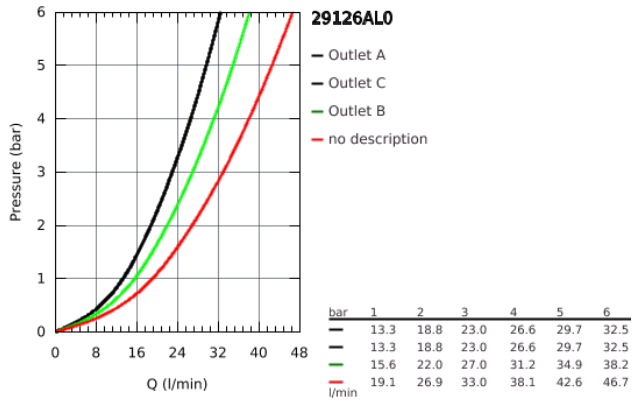

29 126 AL0 THERMOSTAT FOR CONCEALED INSTALLATION WITH 3 VALVES

PRODUCT DESCRIPTION

- set for final installation for
- GROHE Rapido SmartBox 35 600/35 604
- metal wall escutcheon with **GROHE FastFixation** (covered escutcheon and shaft sealing, covered fixing), retroactively 6° adjustable
- **GROHE StarLight** finish
-
- **GROHE SmartControl** push for ON-OFF, turn for volume adjustment from EcoJoy to full flow
- exchangeable symbols
- **GROHE TurboStat** compact cartridge with wax thermoelement
- **GROHE SafeStop** safety button at 38°C
(calibration required)
- **GROHE SafeStop Plus** optional temperature limiter at 43°C or 46°C included
- built-in non return valve and dirt strainers
- multiple outlets can be run simultaneously
- **without roughing-in-set**
- flow performance:
 - outlet A = 23 l/min
 - outlet B = 27 l/min
 - outlet C = 23 l/min
 - outlet A + B = 33 l/min
 - outlet A + B + C = 36 l/min

29 126 AL0 THERMOSTAT FOR CONCEALED INSTALLATION WITH 3 VALVES

29 126 AL0 THERMOSTAT FOR CONCEALED INSTALLATION WITH 3 VALVES

SPARE PARTS

- 1: Mounting plate (Order-nr. 48362000)
 - 2: Temperature control handle (Order-nr. 49029AL0)
 - 3: Escutcheon (Order-nr. 49042AL0)
 - 4: WC push button (Order-nr. 48361AL0)
 - 5: Cartridge (Order-nr. 48359000)
 - 5.1: Spindle (Order-nr. 49088000)
 - 6: Thermostatic compact cartridge 3/4" (Order-nr. 49028000)
 - 7: Non-return valves (Order-nr. 47979000)
 - 8: Sealing washer (Order-nr. 48360000)
 - 9: Socket Spanner (Order-nr. 49059000)*
 - 10: GROHE TurboStat cartridge 3/4" (Order-nr. 49003000)*
 - 11: Service stops (Order-nr. 1405300M)*
 - 12: Universal extension set single-lever mixers, 25 mm (Order-nr. 14048000)*
- * Optional accessories