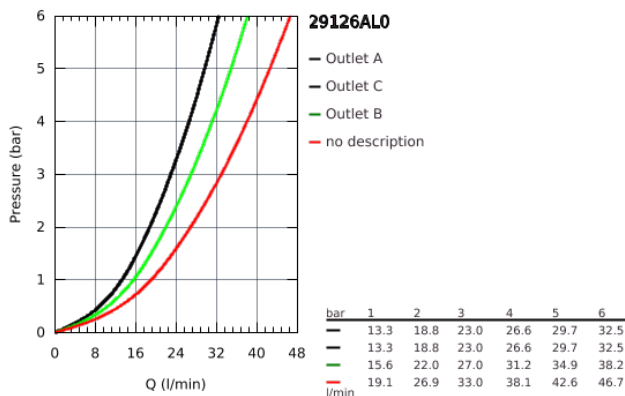

29 126 AL0 THERMOSTAT FOR CONCEALED INSTALLATION WITH 3 VALVES

PRODUCT DESCRIPTION

- set for final installation for
- GROHE Rapido SmartBox 35 600/35 604
- metal wall escutcheon with **GROHE FastFixation** (covered escutcheon and shaft sealing, covered fixing), retroactively 6° adjustable
- **GROHE StarLight** finish
-
- **GROHE SmartControl** push for ON-OFF, turn for volume adjustment from EcoJoy to full flow
- exchangeable symbols
- **GROHE TurboStat** compact cartridge with wax thermoelement
- **GROHE SafeStop** safety button at 38°C
(calibration required)
- **GROHE SafeStop Plus** optional temperature limiter at 43°C or 46°C included
- built-in non return valve and dirt strainers
- multiple outlets can be run simultaneously
- **without roughing-in-set**
- flow performance:
 - outlet A = 23 l/min
 - outlet B = 27 l/min
 - outlet C = 23 l/min
 - outlet A + B = 33 l/min
 - outlet A + B + C = 36 l/min

29 126 AL0 THERMOSTAT FOR CONCEALED INSTALLATION WITH 3 VALVES

29 126 AL0 THERMOSTAT FOR CONCEALED INSTALLATION WITH 3 VALVES

SPARE PARTS

- 1: Mounting plate (Order-nr. 48362000)
 - 2: Temperature control handle (Order-nr. 49029AL0)
 - 3: Escutcheon (Order-nr. 49042AL0)
 - 4: WC push button (Order-nr. 48361AL0)
 - 5: Cartridge (Order-nr. 48359000)
 - 5.1: Spindle (Order-nr. 49088000)
 - 6: Thermostatic compact cartridge 3/4" (Order-nr. 49028000)
 - 7: Non-return valves (Order-nr. 47979000)
 - 8: Sealing washer (Order-nr. 48360000)
 - 9: Socket Spanner (Order-nr. 49059000)*
 - 10: GROHE TurboStat cartridge 3/4" (Order-nr. 49003000)*
 - 11: Service stops (Order-nr. 1405300M)*
 - 12: Universal extension set single-lever mixers, 25 mm (Order-nr. 14048000)*
- * Optional accessories