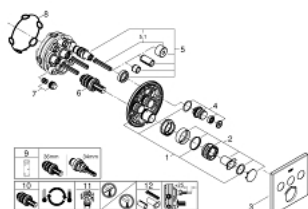

29 126 AL0 THERMOSTAT FOR CONCEALED INSTALLATION WITH 3 VALVES

PRODUCT DESCRIPTION

- set for final installation for
- GROHE Rapido SmartBox 35 600/35 604
- metal wall escutcheon with **GROHE FastFixation** (covered escutcheon and shaft sealing, covered fixing), retroactively 6° adjustable
- **GROHE StarLight** finish
-
- **GROHE SmartControl** push for ON-OFF, turn for volume adjustment from EcoJoy to full flow
- exchangeable symbols
- **GROHE TurboStat** compact cartridge with wax thermoelement
- **GROHE SafeStop** safety button at 38°C
(calibration required)
- **GROHE SafeStop Plus** optional temperature limiter at 43°C or 46°C included
- built-in non return valve and dirt strainers
- multiple outlets can be run simultaneously
- **without roughing-in-set**
- flow performance:
 - outlet A = 23 l/min
 - outlet B = 27 l/min
 - outlet C = 23 l/min
 - outlet A + B = 33 l/min
 - outlet A + B + C = 36 l/min

29 126 AL0 THERMOSTAT FOR CONCEALED INSTALLATION WITH 3 VALVES

29 126 AL0 THERMOSTAT FOR CONCEALED INSTALLATION WITH 3 VALVES

SPARE PARTS

- 1: Mounting plate (Order-nr. 48362000)
 - 2: Temperature control handle (Order-nr. 49029AL0)
 - 3: Escutcheon (Order-nr. 49042AL0)
 - 4: WC push button (Order-nr. 48361AL0)
 - 5: Cartridge (Order-nr. 48359000)
 - 5.1: Spindle (Order-nr. 49088000)
 - 6: Thermostatic compact cartridge 3/4" (Order-nr. 49028000)
 - 7: Non-return valves (Order-nr. 47979000)
 - 8: Sealing washer (Order-nr. 48360000)
 - 9: Socket Spanner (Order-nr. 49059000)*
 - 10: GROHE TurboStat cartridge 3/4" (Order-nr. 49003000)*
 - 11: Service stops (Order-nr. 1405300M)*
 - 12: Universal extension set single-lever mixers, 25 mm (Order-nr. 14048000)*
- * Optional accessories