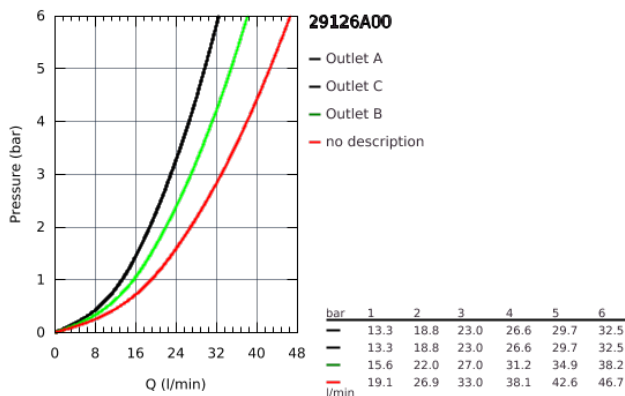

29 126 A00 THERMOSTAT FOR CONCEALED INSTALLATION WITH 3 VALVES

PRODUCT DESCRIPTION

- set for final installation for
- GROHE Rapido SmartBox 35 600/35 604
- metal wall escutcheon with **GROHE FastFixation** (covered escutcheon and shaft sealing, covered fixing), retroactively 6° adjustable
- **GROHE StarLight** finish
-
- **GROHE SmartControl** push for ON-OFF, turn for volume adjustment from EcoJoy to full flow
- exchangeable symbols
- **GROHE TurboStat** compact cartridge with wax thermoelement
- **GROHE SafeStop** safety button at 38°C
(calibration required)
- **GROHE SafeStop Plus** optional temperature limiter at 43°C or 46°C included
- built-in non return valve and dirt strainers
- multiple outlets can be run simultaneously
- **without roughing-in-set**
- flow performance:
 - outlet A = 23 l/min
 - outlet B = 27 l/min
 - outlet C = 23 l/min
 - outlet A + B = 33 l/min
 - outlet A + B + C = 36 l/min