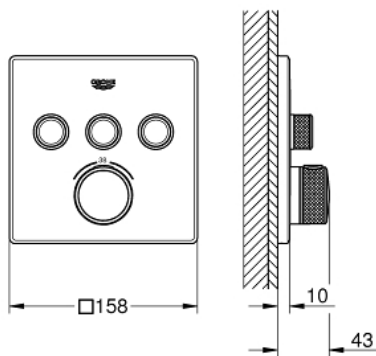

29 126 A00 THERMOSTAT FOR CONCEALED INSTALLATION WITH 3 VALVES

PRODUCT DESCRIPTION

- set for final installation for
- GROHE Rapido SmartBox 35 600/35 604
- metal wall escutcheon with **GROHE FastFixation** (covered escutcheon and shaft sealing, covered fixing), retroactively 6° adjustable
- **GROHE StarLight** finish
-
- **GROHE SmartControl** push for ON-OFF, turn for volume adjustment from EcoJoy to full flow
- exchangeable symbols
- **GROHE TurboStat** compact cartridge with wax thermoelement
- **GROHE SafeStop** safety button at 38°C
(calibration required)
- **GROHE SafeStop Plus** optional temperature limiter at 43°C or 46°C included
- built-in non return valve and dirt strainers
- multiple outlets can be run simultaneously
- **without roughing-in-set**
- flow performance:
 - outlet A = 23 l/min
 - outlet B = 27 l/min
 - outlet C = 23 l/min
 - outlet A + B = 33 l/min
 - outlet A + B + C = 36 l/min