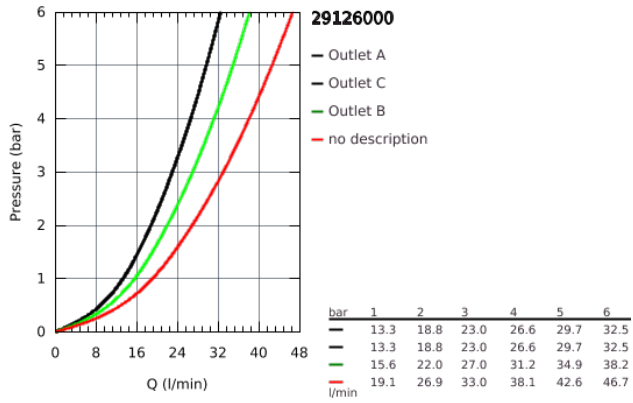

29 126 000 THERMOSTAT FOR CONCEALED INSTALLATION WITH 3 VALVES