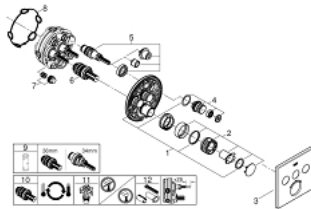

### PRODUCT DESCRIPTION

- set for final installation for
- GROHE Rapido SmartBox 35 600/35 604
- metal wall escutcheon with **GROHE FastFixation** (covered escutcheon and shaft sealing, covered fixing), retroactively 6° adjustable
- **GROHE StarLight** chrome finish
- 
- **GROHE SmartControl** push for ON-OFF, turn for volume adjustment from EcoJoy to full flow
- exchangeable symbols
- **GROHE TurboStat** compact cartridge with wax thermoelement
- GROHE ProGrip with knurl structure
- **GROHE SafeStop** safety button at 38°C
- ( calibration required )
- **GROHE SafeStop Plus** optional temperature limiter at 43°C or 46°C included
- built-in non return valve and dirt strainers
- multiple outlets can be run simultaneously
- **without roughing-in-set**
- flow performance:
  - outlet A = 23 l/min
  - outlet B = 27 l/min
  - outlet C = 23 l/min
  - outlet A + B = 33 l/min
  - outlet A + B + C = 36 l/min

### SPARE PARTS

- 1: Mounting plate (Order-nr. 48362000)
- 2: Temperature control handle (Order-nr. 49029000)
- 3: Escutcheon (Order-nr. 49042000)
- 4: WC push button (Order-nr. 48361000)
- 5: Cartridge (Order-nr. 48359000)
- 5.1: Spindle (Order-nr. 49088000)
- 6: Thermostatic compact cartridge 3/4" (Order-nr. 49028000)
- 7: Non-return valves (Order-nr. 47979000)
- 8: Sealing washer (Order-nr. 48360000)
- 9: Socket Spanner (Order-nr. 49059000)\*
- 10: GROHE TurboStat cartridge 3/4" (Order-nr. 49003000)\*
- 11: Service stops (Order-nr. 1405300M)\*
- 12: Universal extension set single-lever mixers, 25 mm (Order-nr. 14048000)\*