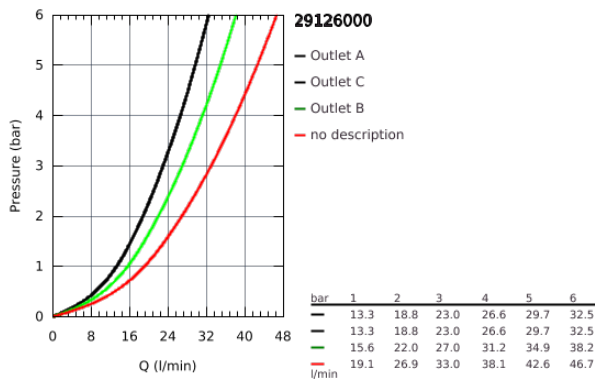

### PRODUCT DESCRIPTION

- set for final installation for
- GROHE Rapido SmartBox 35 600/35 604
- metal wall escutcheon with **GROHE FastFixation** (covered escutcheon and shaft sealing, covered fixing), retroactively 6° adjustable
- **GROHE StarLight** chrome finish
- 
- **GROHE SmartControl** push for ON-OFF, turn for volume adjustment from EcoJoy to full flow
- exchangeable symbols
- **GROHE TurboStat** compact cartridge with wax thermoelement
- GROHE ProGrip with knurl structure
- **GROHE SafeStop** safety button at 38°C
- ( calibration required )
- **GROHE SafeStop Plus** optional temperature limiter at 43°C or 46°C included
- built-in non return valve and dirt strainers
- multiple outlets can be run simultaneously
- **without roughing-in-set**
- flow performance:
  - outlet A = 23 l/min
  - outlet B = 27 l/min
  - outlet C = 23 l/min
  - outlet A + B = 33 l/min
  - outlet A + B + C = 36 l/min