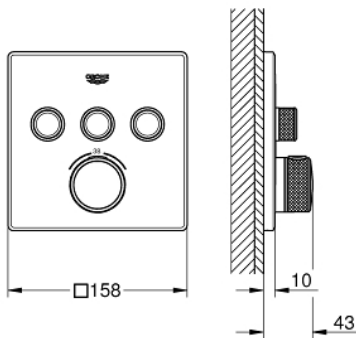

### PRODUCT DESCRIPTION

- set for final installation for
- GROHE Rapido SmartBox 35 600/35 604
- metal wall escutcheon with **GROHE FastFixation** (covered escutcheon and shaft sealing, covered fixing), retroactively 6° adjustable
- **GROHE StarLight** chrome finish
- 
- **GROHE SmartControl** push for ON-OFF, turn for volume adjustment from EcoJoy to full flow
- exchangeable symbols
- **GROHE TurboStat** compact cartridge with wax thermoelement
- GROHE ProGrip with knurl structure
- **GROHE SafeStop** safety button at 38°C
- ( calibration required )
- **GROHE SafeStop Plus** optional temperature limiter at 43°C or 46°C included
- built-in non return valve and dirt strainers
- multiple outlets can be run simultaneously
- **without roughing-in-set**
- flow performance:
  - outlet A = 23 l/min
  - outlet B = 27 l/min
  - outlet C = 23 l/min
  - outlet A + B = 33 l/min
  - outlet A + B + C = 36 l/min

### SPARE PARTS

- 1: Mounting plate (Order-nr. 48362000)
- 2: Temperature control handle (Order-nr. 49029000)
- 3: Escutcheon (Order-nr. 49042000)
- 4: WC push button (Order-nr. 48361000)
- 5: Cartridge (Order-nr. 48359000)
- 5.1: Spindle (Order-nr. 49088000)
- 6: Thermostatic compact cartridge 3/4" (Order-nr. 49028000)
- 7: Non-return valves (Order-nr. 47979000)
- 8: Sealing washer (Order-nr. 48360000)
- 9: Socket Spanner (Order-nr. 49059000)\*
- 10: GROHE TurboStat cartridge 3/4" (Order-nr. 49003000)\*
- 11: Service stops (Order-nr. 1405300M)\*
- 12: Universal extension set single-lever mixers, 25 mm (Order-nr. 14048000)\*