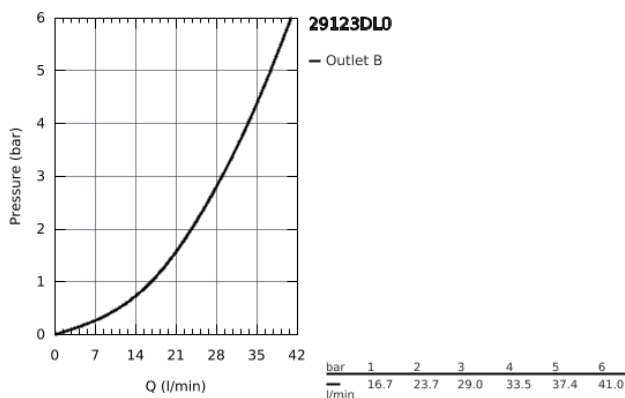

## 29 123 DL0 THERMOSTAT FOR CONCEALED INSTALLATION WITH ONE VALVE

### PRODUCT DESCRIPTION

- set for final installation for
- GROHE Rapido SmartBox 35 600/35 604
- metal wall escutcheon with **GROHE FastFixation** (covered escutcheon and shaft sealing, covered fixing), retroactively 6° adjustable
- **GROHE StarLight** finish
- 
- **GROHE SmartControl** push for ON-OFF, turn for volume adjustment from EcoJoy to full flow
- exchangeable symbols
- **GROHE TurboStat** compact cartridge with wax thermoelement
- **GROHE SafeStop** safety button at 38°C  
( calibration required )
- **GROHE SafeStop Plus** optional temperature limiter at 43°C or 46°C included
- built-in non return valve and dirt strainers
- **without roughing-in-set**
- flow performance:  
outlet A (to external shut-off) = 34 l/min  
outlet B/C = 29 l/min