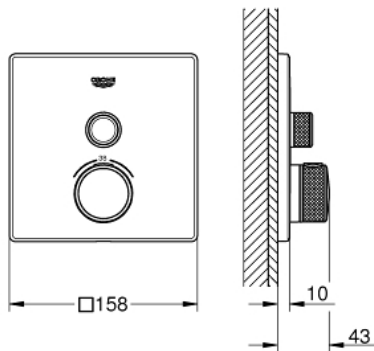

### PRODUCT DESCRIPTION

- set for final installation for
- GROHE Rapido SmartBox 35 600/35 604
- metal wall escutcheon with **GROHE FastFixation** (covered escutcheon and shaft sealing, covered fixing), retroactively 6° adjustable
- **GROHE StarLight** finish
- 
- **GROHE SmartControl** push for ON-OFF, turn for volume adjustment from EcoJoy to full flow
- exchangeable symbols
- **GROHE TurboStat** compact cartridge with wax thermoelement
- **GROHE SafeStop** safety button at 38°C  
( calibration required )
- **GROHE SafeStop Plus** optional temperature limiter at 43°C or 46°C included
- built-in non return valve and dirt strainers
- **without roughing-in-set**
- flow performance:  
outlet A (to external shut-off) = 34 l/min  
outlet B/C = 29 l/min