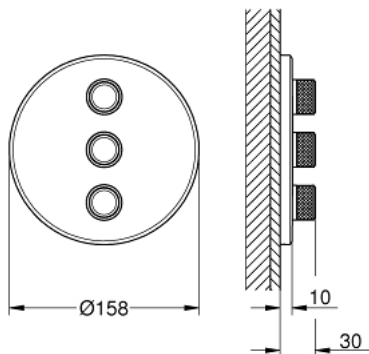

29 122 DL0 TRIPLE VOLUME CONTROL TRIM

PRODUCT DESCRIPTION

- set for final installation for
- GROHE Rapido SmartBox 35 600/35 604/35 601
- metal wall escutcheon with **GROHE FastFixation** (covered escutcheon and shaft sealing, covered fixing), retroactively 6° adjustable
- **GROHE StarLight** finish
-
- **GROHE SmartControl** push for ON-OFF, turn for volume adjustment from EcoJoy to full flow
- exchangeable symbols
- multiple outlets can be run simultaneously
- **without roughing-in-set**
- flow performance:
 - outlet D = 28 l/min
 - outlet E = 28 l/min
 - outlet A = 28 l/min
 - outlet D+E+A = 65 l/min