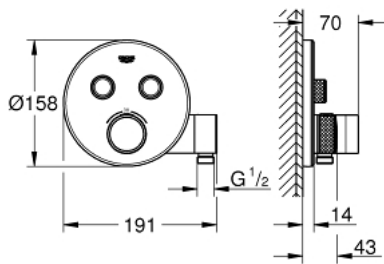

29 120 AL0 THERMOSTAT FOR CONCEALED INSTALLATION WITH 2 VALVES AND INTEGRATED SHOWER HOLDER

PRODUCT DESCRIPTION

- set for final installation for
- GROHE Rapido SmartBox 35 600/35 604
- metal wall escutcheon with **GROHE FastFixation** (covered escutcheon and shaft sealing, covered fixing), retroactively 6° adjustable
- **GROHE StarLight** finish
-
- **GROHE SmartControl** push for ON-OFF, turn for volume adjustment from EcoJoy to full flow
- exchangeable symbols
- **GROHE TurboStat** compact cartridge with wax thermoelement
- **GROHE SafeStop** safety button at 38°C
- (calibration required)
- **GROHE SafeStop Plus** optional temperature limiter at 43°C or 46°C included
- built-in non return valve and dirt strainers
- multiple outlets can be run simultaneously
- integrated shower union with shower outlet ½"
- **without roughing-in-set**
- flow performance:
 - outlet B = 24 l/min
 - hand shower = 12 l/min
 - outlet B + hand shower = 27 l/min