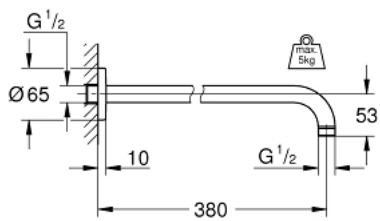

## 28 361 KS0 RAINSHOWER SHOWER ARM, 380 MM

### PRODUCT DESCRIPTION

- metal
- connection thread 1/2"
- can be used for all Rainshower head showers except Rainshower 400 mm
- **GROHE StarLight** chrome finish
- with circle escutcheon

28 361 KS0 **RAINSHOWER SHOWER ARM, 380 MM**