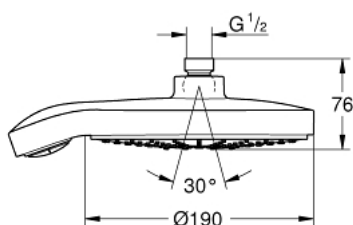

27 764 LS0 **POWER&SOUL COSMOPOLITAN WALL HOLDER SET 4+ SPRAYS**

PRODUCT DESCRIPTION

- GROHE Rain O², Rain, Bokoma Spray, Jet
- Ø 190 mm
- ball joint with turning angle $\pm 15^\circ$
- connection thread 1/2"
- **GROHE DreamSpray** perfect spray pattern
- **GROHE One-click showering**
push button spray selection
- **GROHE StarLight** chrome finish
- **SpeedClean** anti-limescale system
- **Inner WaterGuide** for a longer life
- suitable for instantaneous heater

27 764 LS0 POWER&SOUL COSMOPOLITAN WALL HOLDER SET 4+ SPRAYS

SPARE PARTS

1: Fibre seal dia. \varnothing 18,5 x \varnothing 12 x 2 (Order-nr. 0138900M)

2: Strainer (Order-nr. 0676800M)